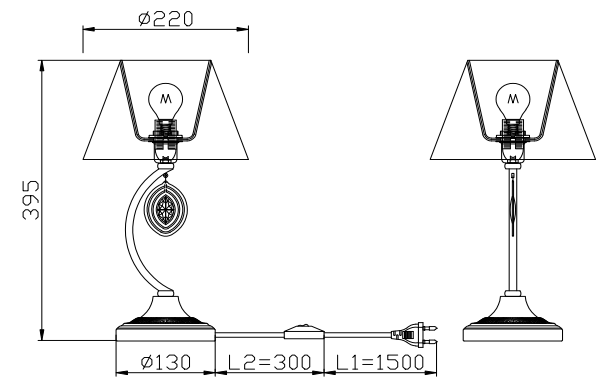

FREYA
TRADITION OF QUALITY

Instruction

FR2003TL-01CH

1 x E14 (40W)

Model: FR2003TL-01CH

Series: Luciana

Table Lamps