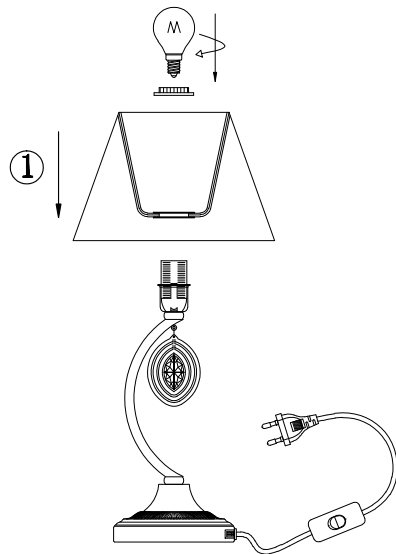

FREYA
TRADITION OF QUALITY

Instruction

FR2003TL-01CH

1 x E14 (40W)

Model: FR2003TL-01CH

Series: Luciana

Table Lamps