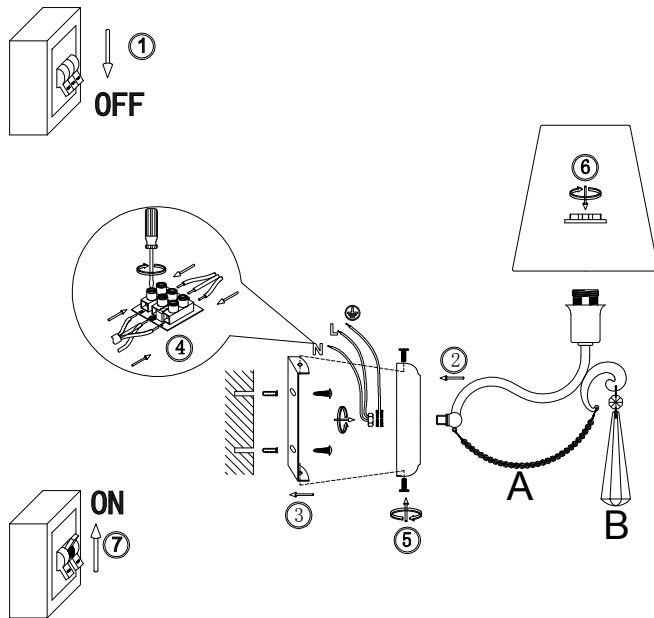

FREYA
TRADITION OF QUALITY

Instruction

FR2019WL-01BS

1 x E14 (40W)

Model: FR2019WL-01BS
Collection: Classic
Series: Madeline

Wall Lamps