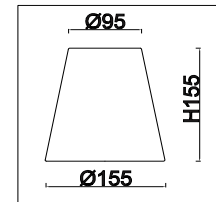

FREYA
TRADITION OF QUALITY

Instruction

FR2019WL-01BS

1 x E14 (40W)

Model: FR2019WL-01BS
Collection: Classic
Series: Madeline

Wall Lamps