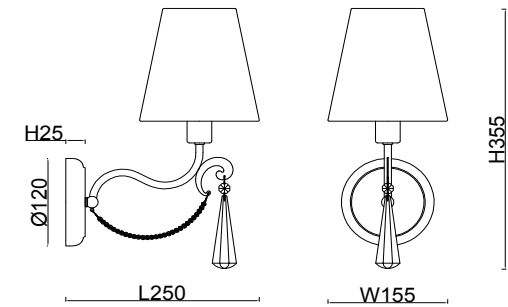

FREYA
TRADITION OF QUALITY

Instruction

FR2019WL-01BS

1 x E14 (40W)

Model: FR2019WL-01BS
Collection: Classic
Series: Madeline

Wall Lamps