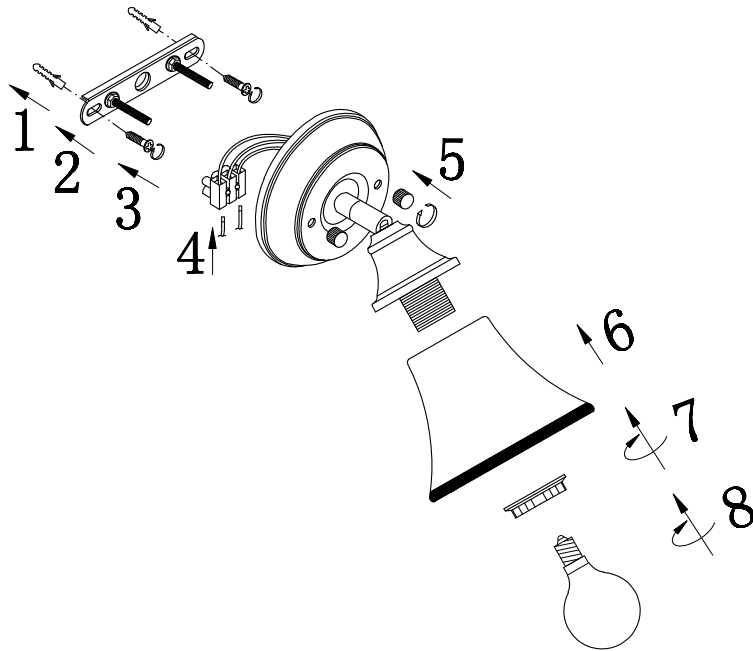

# Instruction

FR2272-WL-01-BS

1 x E14 (40W)

Model: FR2272-WL-01-BS

Series: Jasinta

Wall Lamps