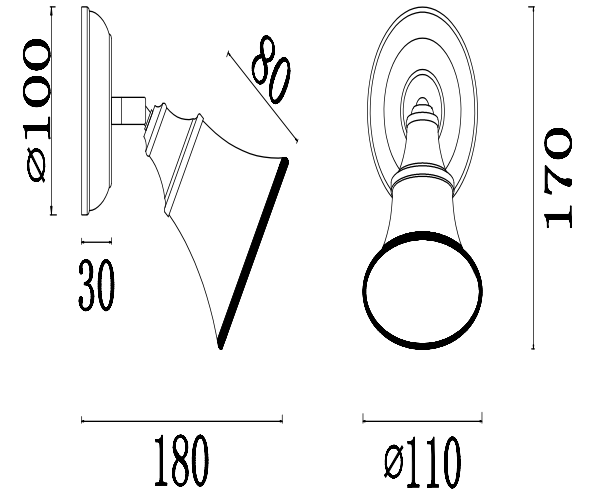

# Instruction

FR2272-WL-01-BS

1 x E14 (40W)

Model: FR2272-WL-01-BS

Series: Jasinta

Wall Lamps