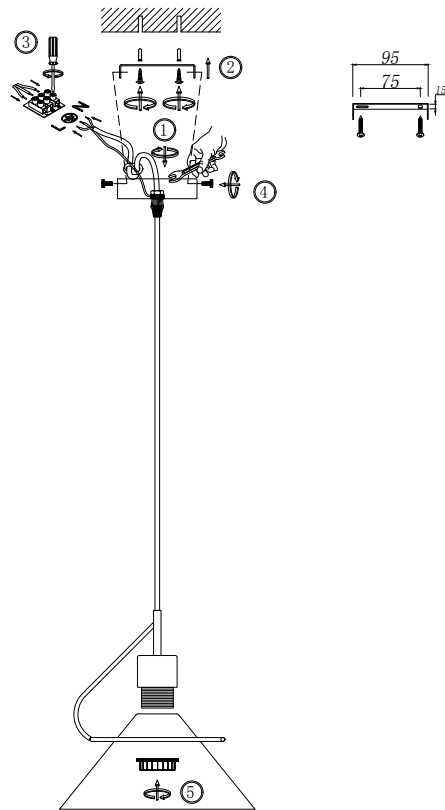

FREYA
TRADITION OF QUALITY

Instruction

FR5025PL-01W

1 x E27 (60W)

Model: FR5025PL-01W
Series: Amis

Ceiling Lamps