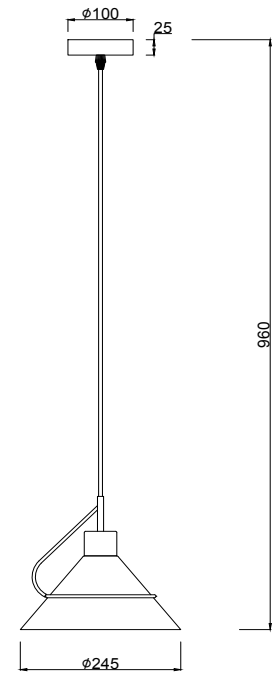

FREYA
TRADITION OF QUALITY

Instruction

FR5025PL-01W

1 x E27 (60W)

Model: FR5025PL-01W
Series: Amis

Ceiling Lamps