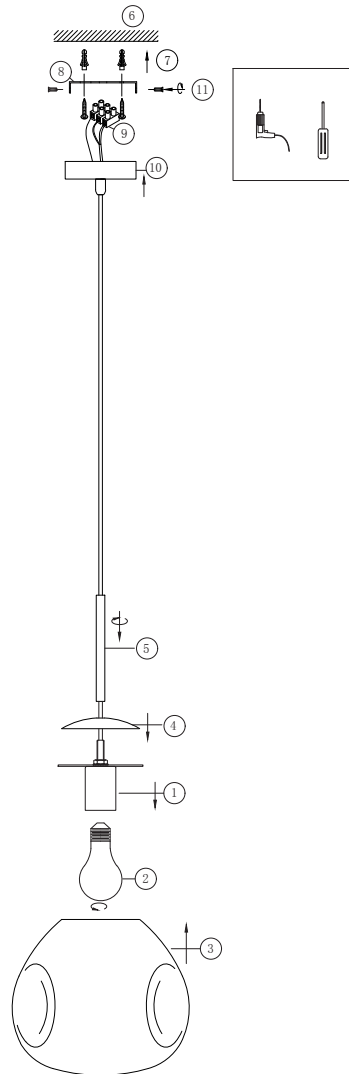

# Instruction

P014PL-01G

1 x E27 (60W)

Model: P014PL-01G  
Collection: Pendant  
Series: Mabell

Pendant Lamps