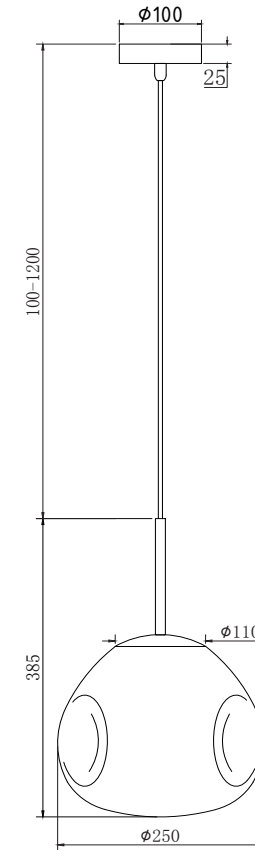

# Instruction

P014PL-01G

1 x E27 (60W)

Model: P014PL-01G  
Collection: Pendant  
Series: Mabell

Pendant Lamps