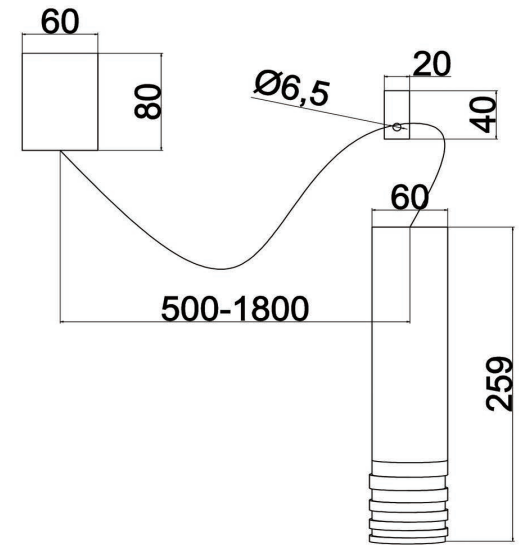

Instruction

P025PL-01W

1 x GU10 (40W)

Model: P025PL-01W
Collection: Pendant
Series: Kinzo

Ceiling Lamps