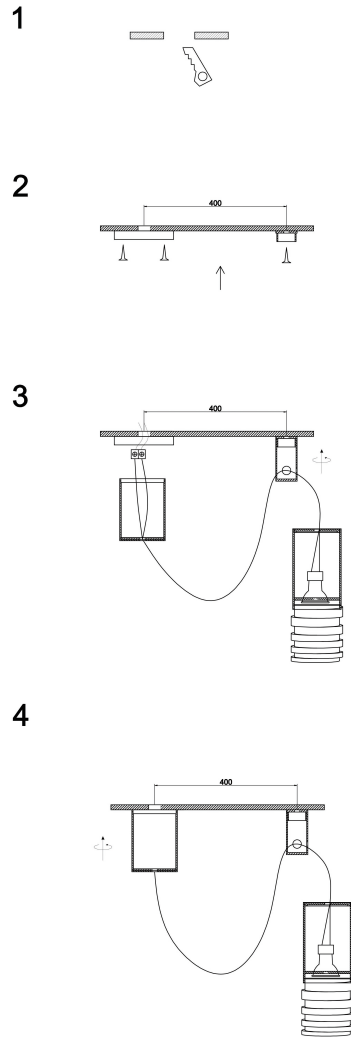

Instruction

P025PL-01W

1 x GU10 (40W)

Model: P025PL-01W
Collection: Pendant
Series: Kinzo

Ceiling Lamps