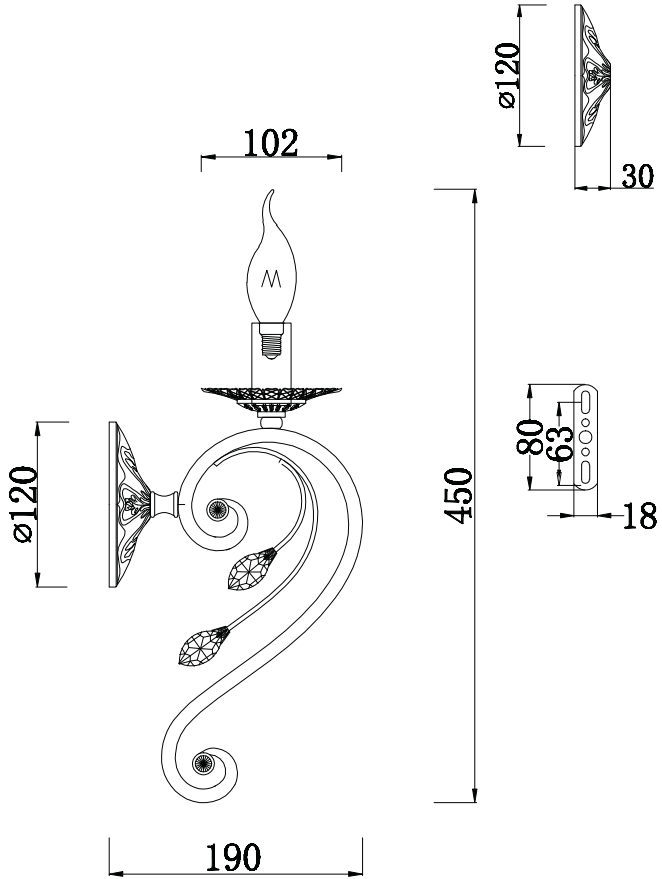

Instruction

Collection: Royal Classic
Series: Leaves
Model: RC109-WL-01-R
Wall Lamps

– Wall Lamps

1 x E14 (60w)

MAYTONI
DECORATIVE LIGHTING

www.maytoni.de