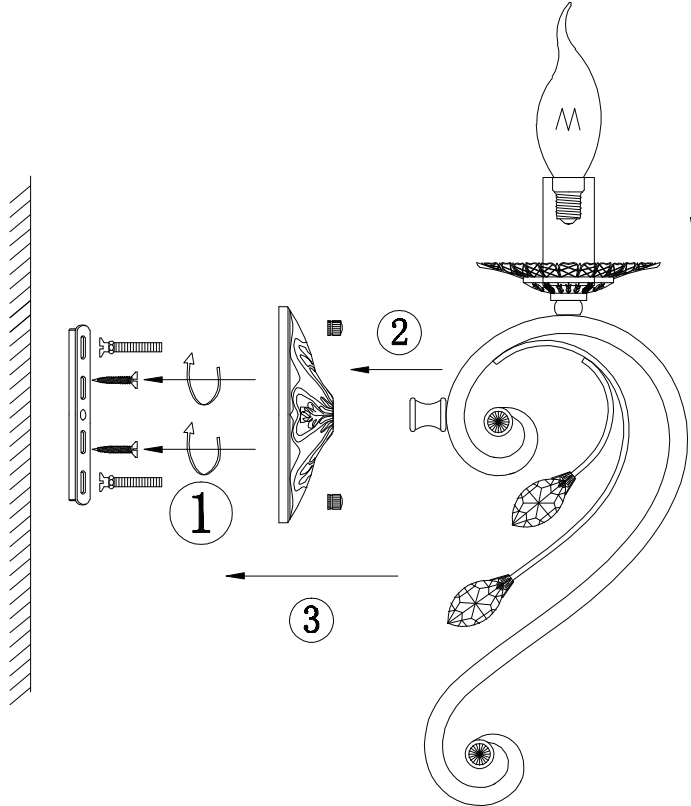

Instruction

Collection: Royal Classic
Series: Leaves
Model: RC109-WL-01-R
Wall Lamps

– Wall Lamps

1 x E14 (60w)

MAYTONI
DECORATIVE LIGHTING

www.maytoni.de