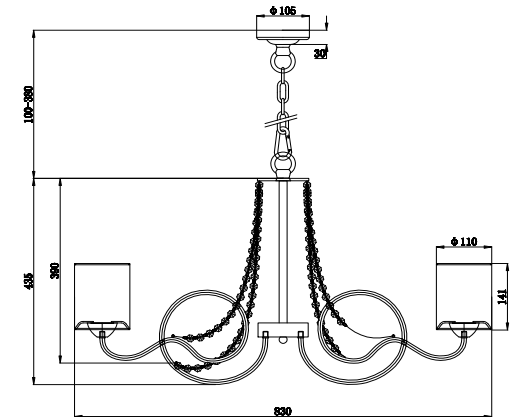

FREYA
TRADITION OF QUALITY

Instruction

FR2036PL-08G

8 x E14 (40W)

Model: FR2036PL-08G
Series: Bonadonna

Ceiling Lamps