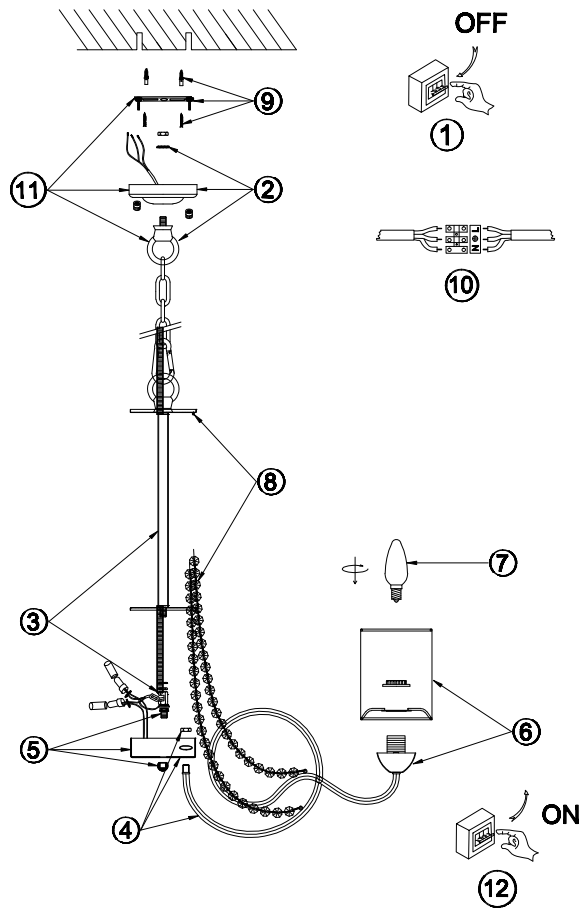

FREYA
TRADITION OF QUALITY

Instruction

FR2036PL-08G

8 x E14 (40W)

Model: FR2036PL-08G
Series: Bonadonna

Ceiling Lamps