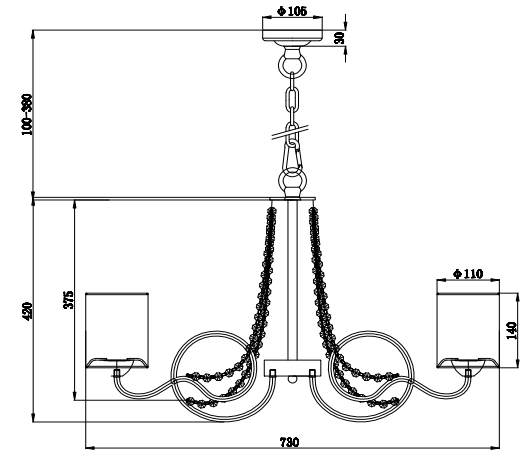

FREYA
TRADITION OF QUALITY

Instruction

FR2036PL-06G

6 x E14 (40W)

Model: FR2036PL-06G
Series: Bonadonna

Ceiling Lamps