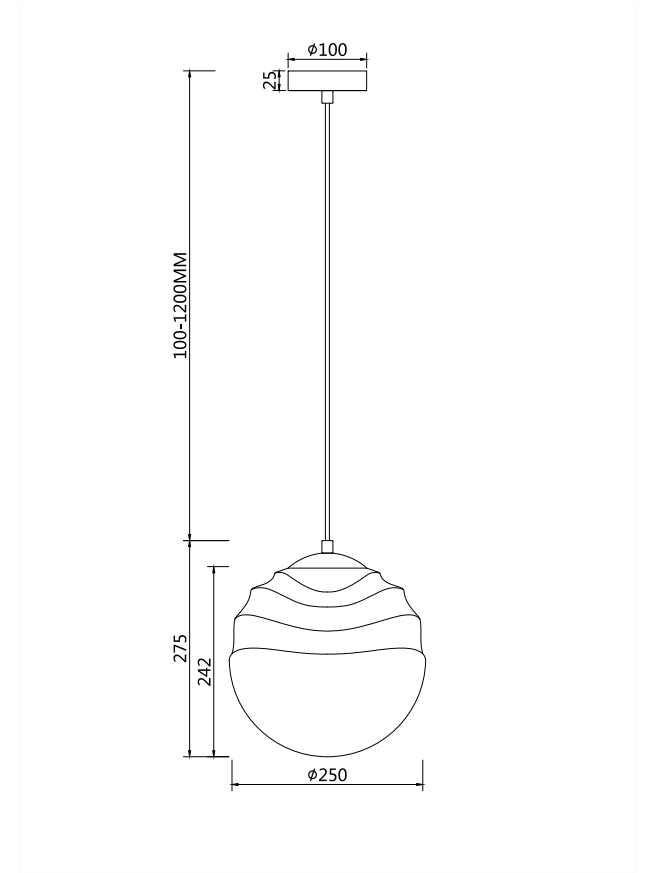

Instruction

P074PL-01N

Gross Weight: 0 kg

Net Weight: 0 kg

Volume: 0,03069 m3

Weight and Volume Margin of Error: ±10%

Color: Nickel

Material: Metal

1 x E14 (40W)

Recommended to use with LED bulbs

Model: P074PL-01N

Collection: Pendant

Series: New Series 074

Pendant Lamps