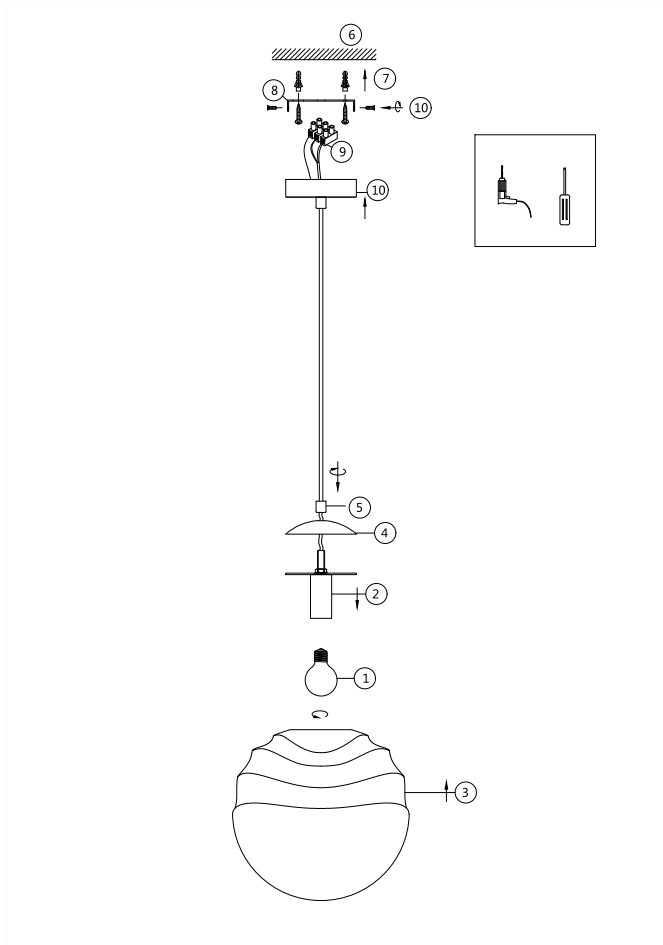

Instruction

P074PL-01N

Gross Weight: 0 kg

Net Weight: 0 kg

Volume: 0,03069 m3

Weight and Volume Margin of Error: ±10%

Color: Nickel

Material: Metal

1 x E14 (40W)

Recommended to use with LED bulbs

Model: P074PL-01N

Collection: Pendant

Series: New Series 074

Pendant Lamps