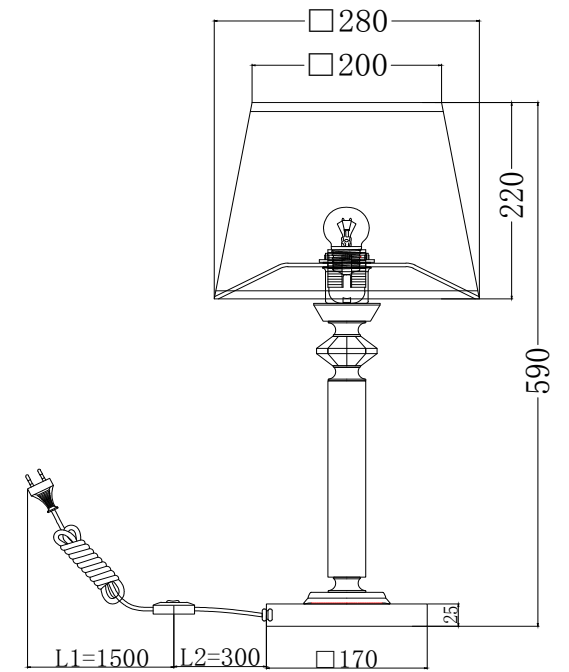

Instruction

MOD019TL-01CH

1 x E27 (60W)

Model: MOD019TL-01CH
Collection: Neoclassic
Series: Chandler

Table Lamps