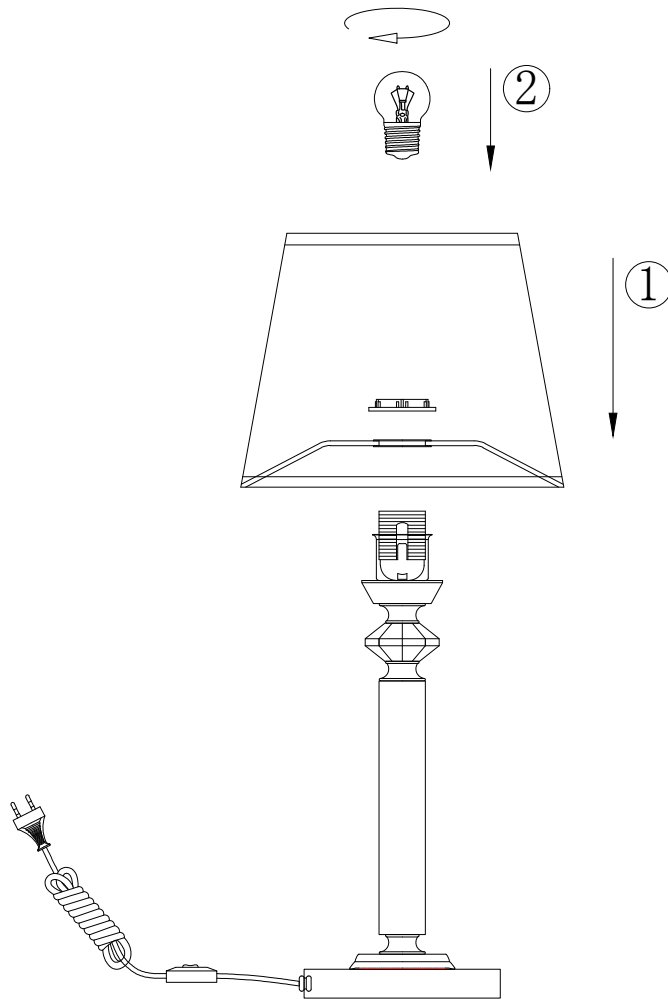

Instruction

MOD019TL-01CH

1 x E27 (60W)

Model: MOD019TL-01CH
Collection: Neoclassic
Series: Chandler

Table Lamps