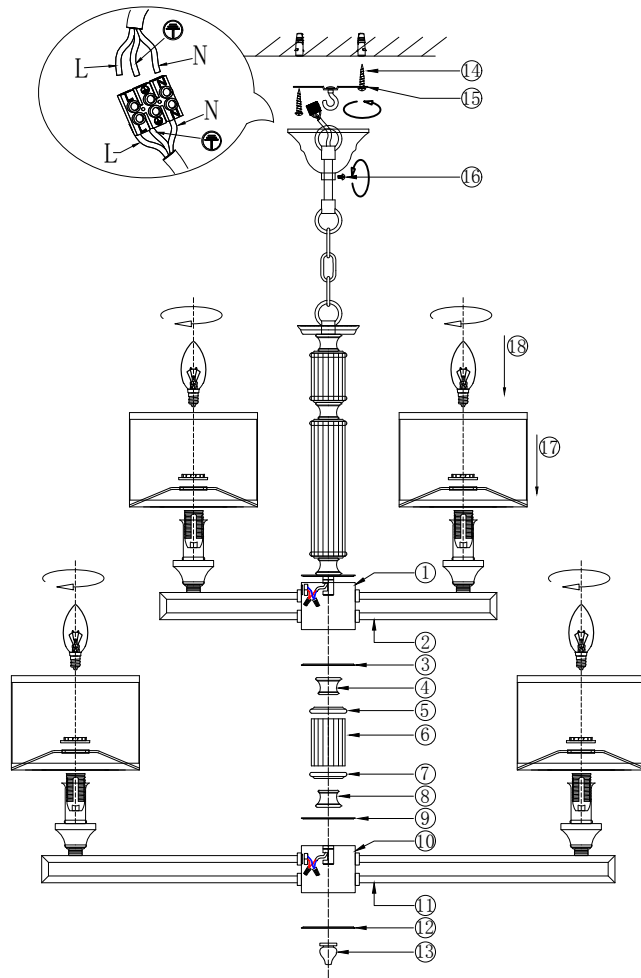

Instruction

MOD020PL-15CH

15 x E14 (40W)

Model: MOD020PL-15CH
Collection: Neoclassic
Series: Ontario

Ceiling Lamps