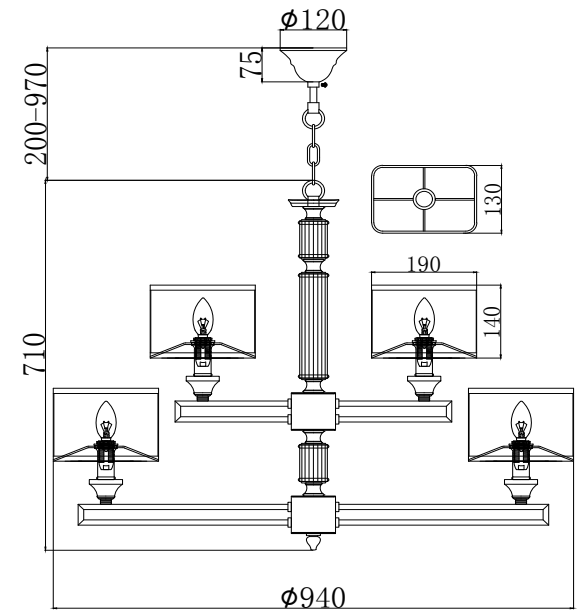

Instruction

MOD020PL-15CH

15 x E14 (40W)

Model: MOD020PL-15CH
Collection: Neoclassic
Series: Ontario

Ceiling Lamps