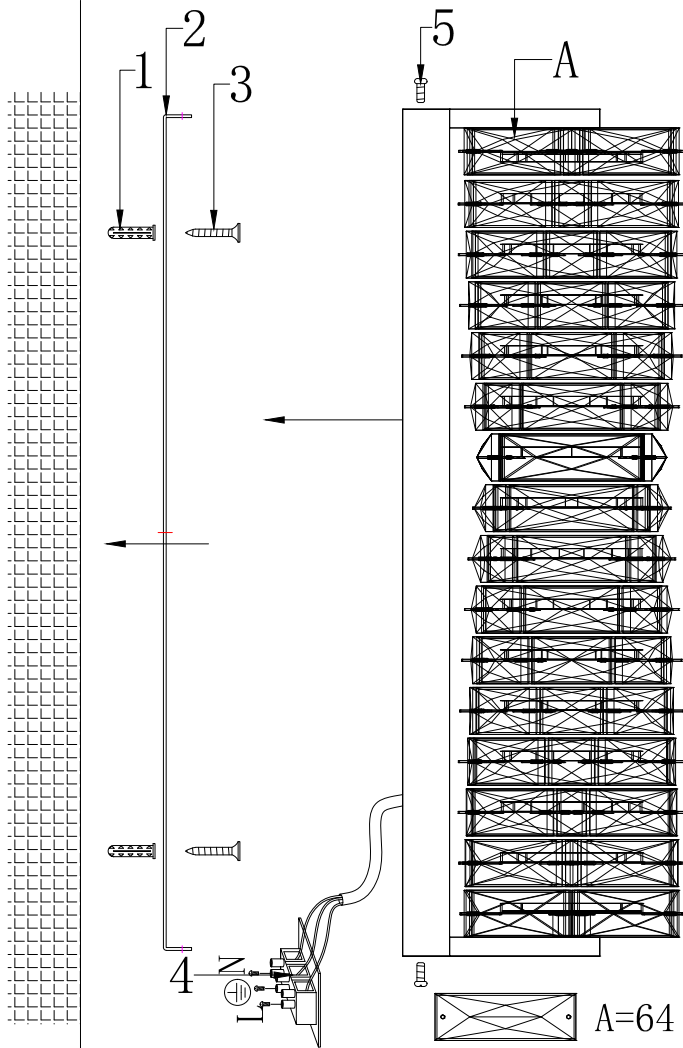

# Instruction

MOD125WL-L6CH3K

MAX 6W  
300 Lumen

Model: MOD125WL-L6CH3K  
Collection: Modern

Wall Lamps