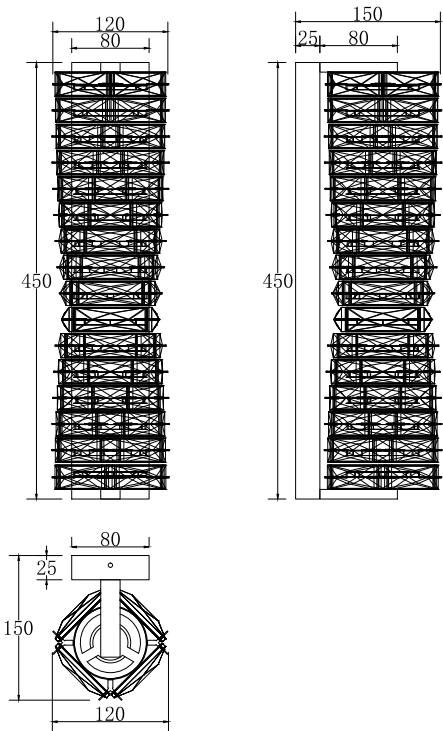

# Instruction

MOD125WL-L6CH3K

MAX 6W  
300 Lumen

Model: MOD125WL-L6CH3K  
Collection: Modern

Wall Lamps