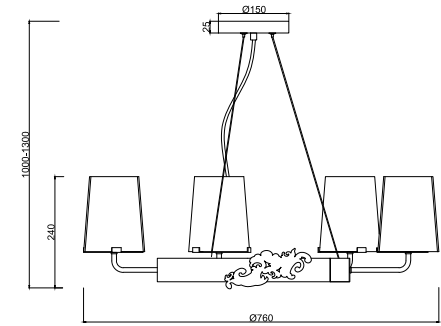

# Instruction

MOD040PL-07CH

7 x G9 (28W)

Model: MOD040PL-07CH  
Collection: Modern  
Series: Landmark

Pendant Lamps