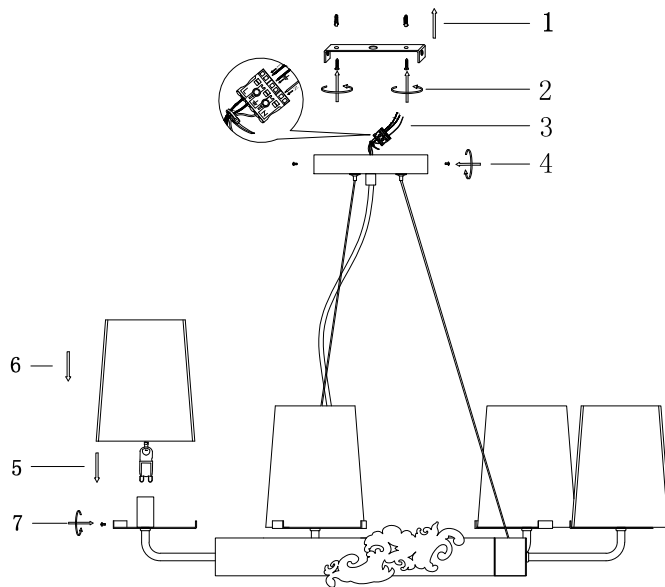

# Instruction

MOD040PL-07CH

7 x G9 (28W)

Model: MOD040PL-07CH  
Collection: Modern  
Series: Landmark

Pendant Lamps