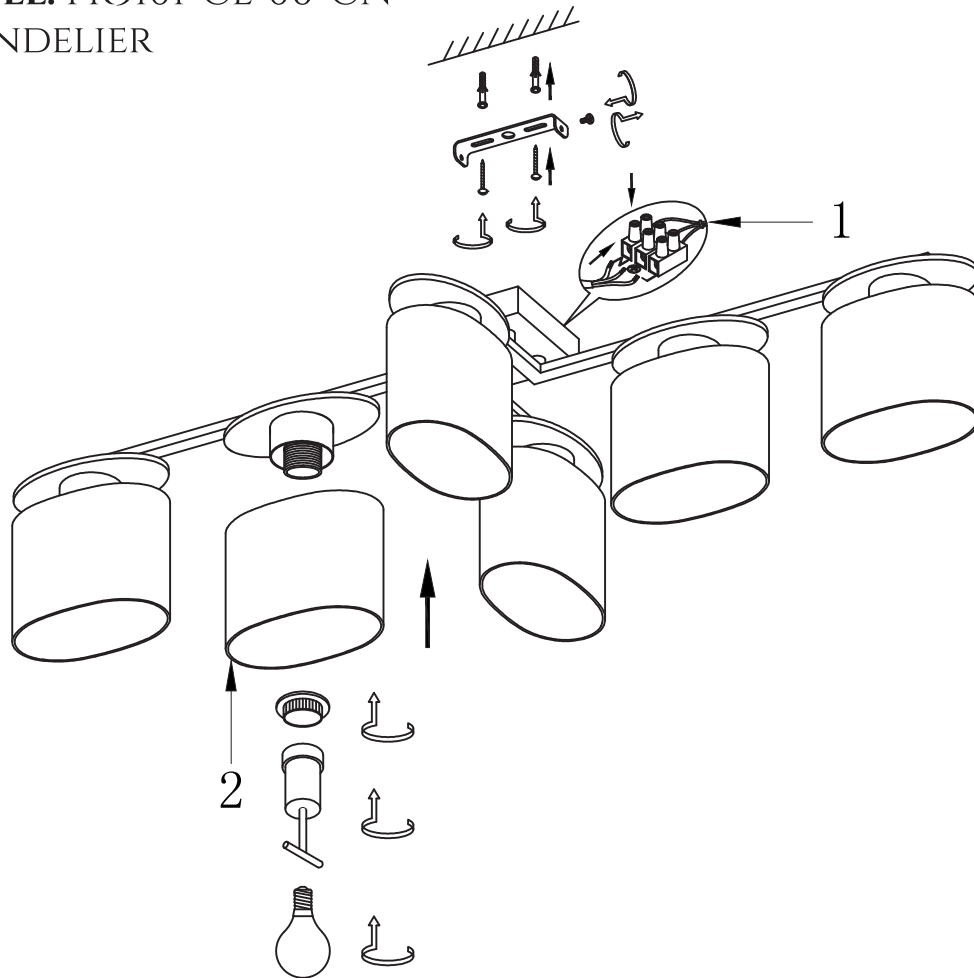

# INSTRUCTION

**MODEL:** FR5101-CL-06-CN  
CHANDELIER

6 X E14 (40W)

FREYA-LIGHT.COM