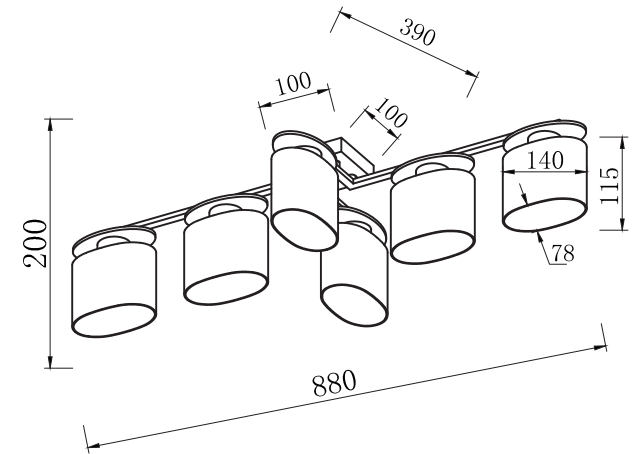

# INSTRUCTION

**MODEL:** FR5101-CL-06-CN  
CHANDELIER

6 X E14 (40W)

FREYA-LIGHT.COM