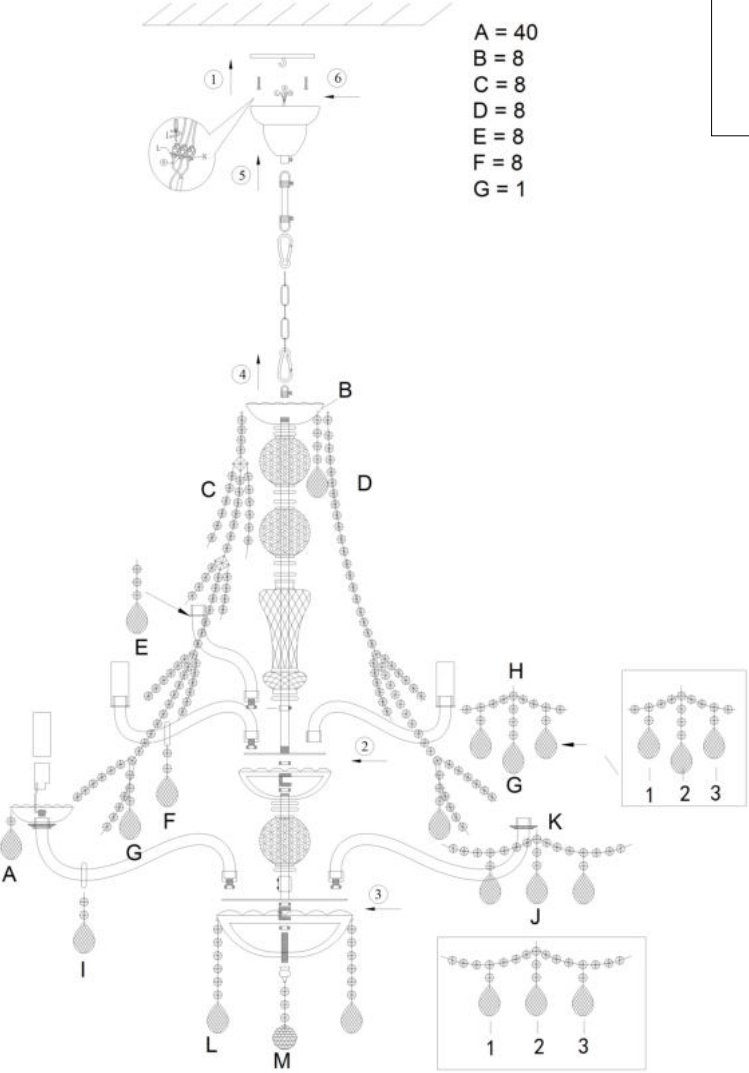

# Instruction

Collection: DIAMANT CRYSTAL

Series: BEATRIX

Model: DIA019-21-G

Ceiling

- A = 40
- B = 8
- C = 8
- D = 8
- E = 8
- F = 8
- G = 1

21 x E14 (60W)

**MAYTONI**  
DECORATIVE LIGHTING