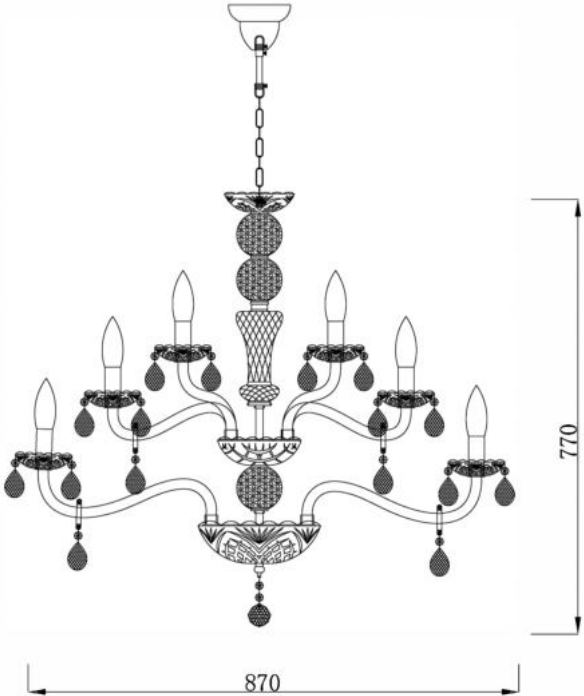

# Instruction

Collection: DIAMANT CRYSTAL

Series: BEATRIX

Model: DIA019-21-G

Ceiling

- A = 40
- B = 8
- C = 8
- D = 8
- E = 8
- F = 8
- G = 1

21 x E14 (60W)

**MAYTONI**  
DECORATIVE LIGHTING