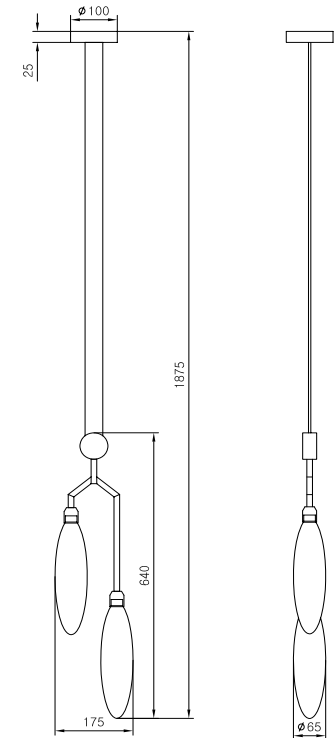

Instruction

MOD012PL-02G

2 x G9 (28W)

Model: MOD012PL-02G
Collection: Modern
Series: Ventura

Ceiling Lamps