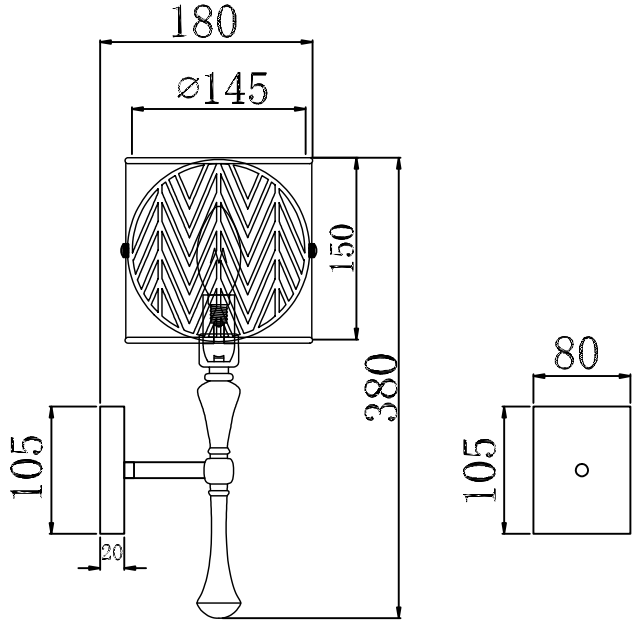

Instruction

Collection: House
Series: Leaf
Model: H425-WL-01-G
Wall-mounted

1 x E14 (40w)

MAYTONI
DECORATIVE LIGHTING

www.maytoni.de