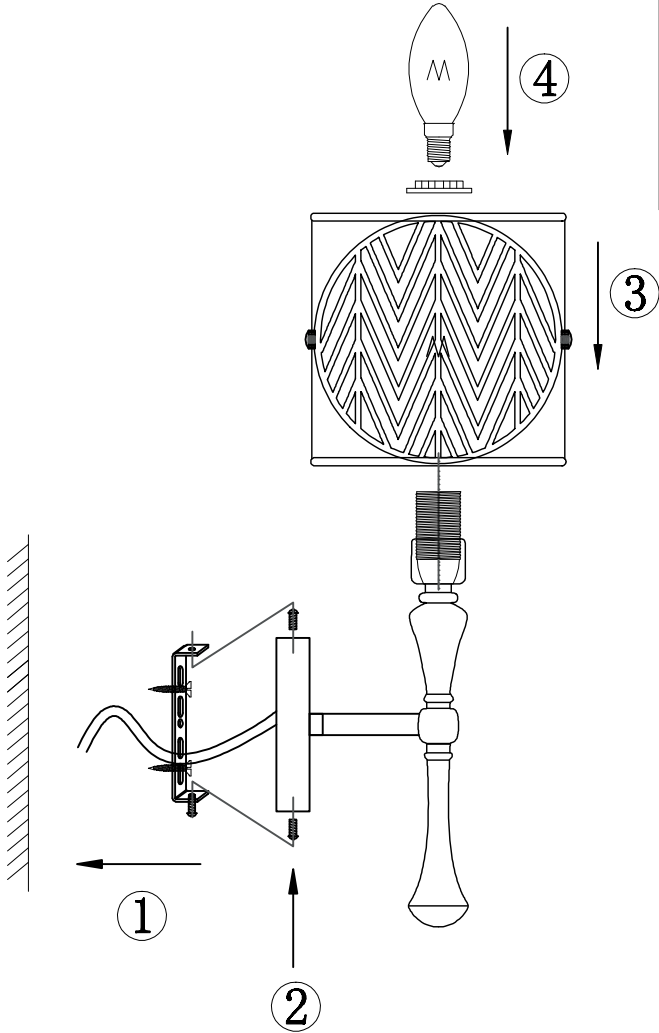

Instruction

Collection: House
Series: Leaf
Model: H425-WL-01-G
Wall-mounted

1 x E14 (40w)

MAYTONI
DECORATIVE LIGHTING

www.maytoni.de