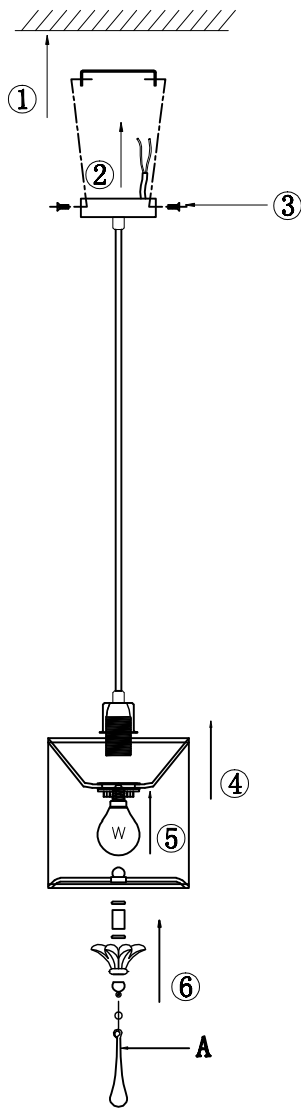

Instruction

Collection: House
Series: Fiore
Model: H235-11-G
Ceiling

A=1

1 x E14 (40w)

MAYTONI
DECORATIVE LIGHTING

www.maytoni.de