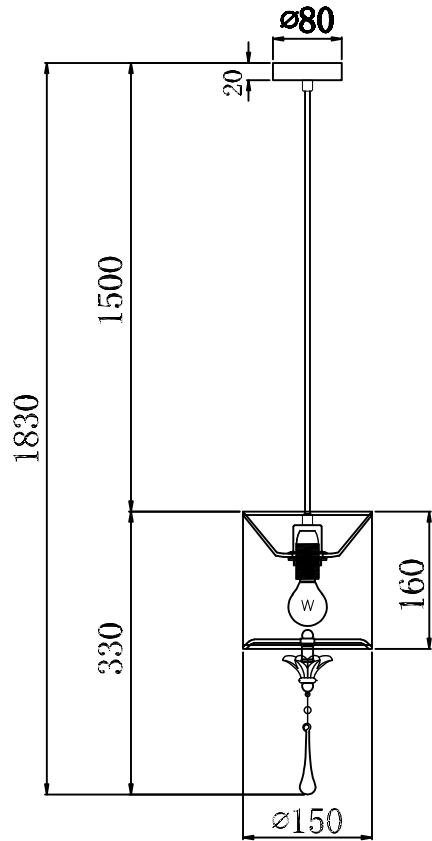

Instruction

Collection: House
Series: Fiore
Model: H235-11-G
Ceiling

A=1

1 x E14 (40w)

MAYTONI
DECORATIVE LIGHTING

www.maytoni.de