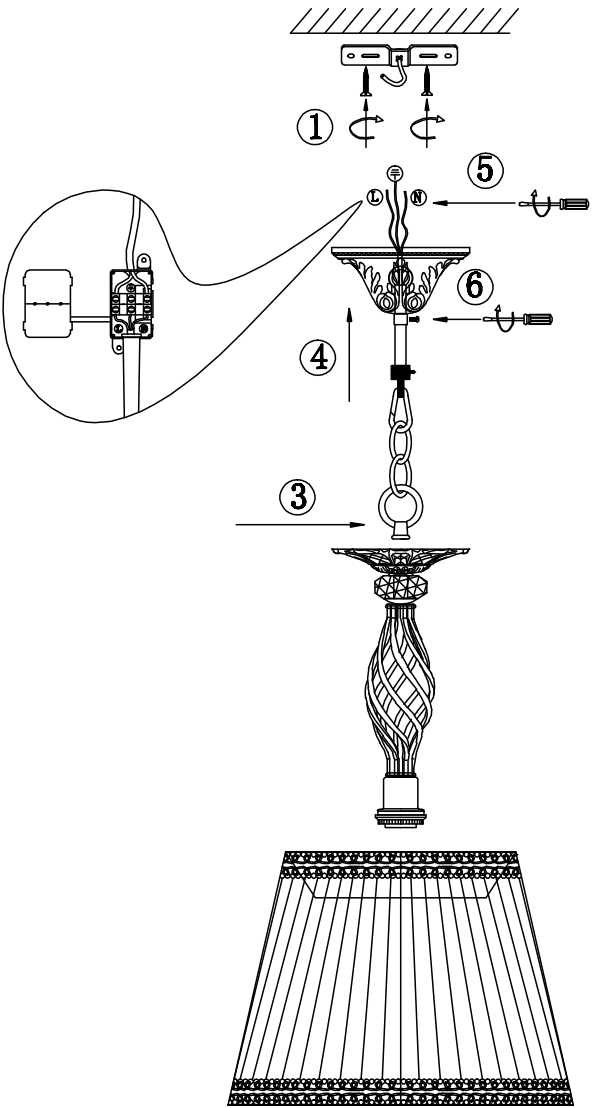

Instruction

Collection: Royal Classic
Series: Grace
Model: RC247-PL-01-R
Pendant lamp

 – Pendant lamp

1 x E14 (60w)

MAYTONI
DECORATIVE LIGHTING
www.maytoni.de