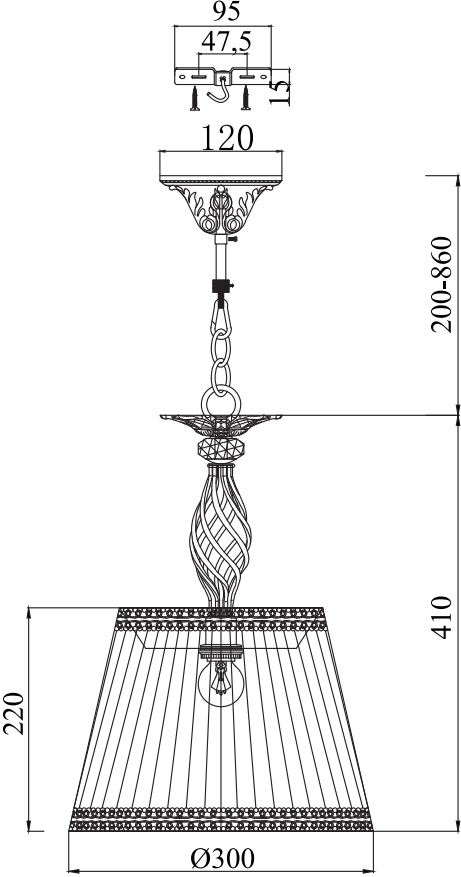

Instruction

Collection: Royal Classic
Series: Grace
Model: RC247-PL-01-R
Pendant lamp

 – Pendant lamp

1 x E14 (60w)

MAYTONI
DECORATIVE LIGHTING
www.maytoni.de