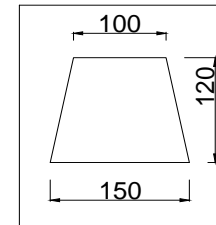

FREYA
TRADITION OF QUALITY

Instruction

FR5020WL-01CH

1 x E14 (40W)

Model: FR5020WL-01CH

Series: Clarissa

Wall Lamps