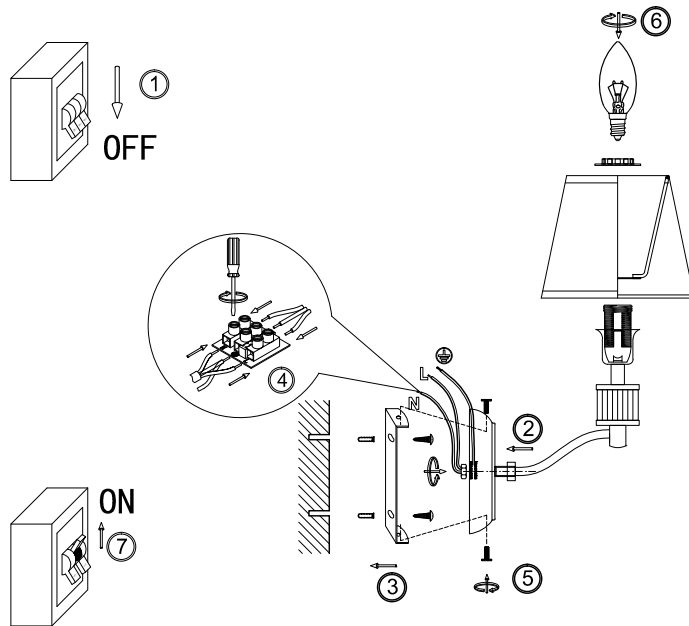

FREYA
TRADITION OF QUALITY

Instruction

FR5020WL-01CH

1 x E14 (40W)

Model: FR5020WL-01CH

Series: Clarissa

Wall Lamps