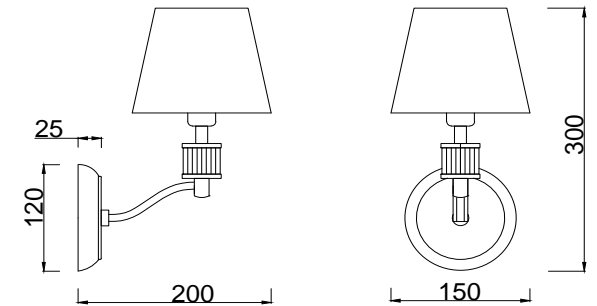

FREYA
TRADITION OF QUALITY

Instruction

FR5020WL-01CH

1 x E14 (40W)

Model: FR5020WL-01CH

Series: Clarissa

Wall Lamps