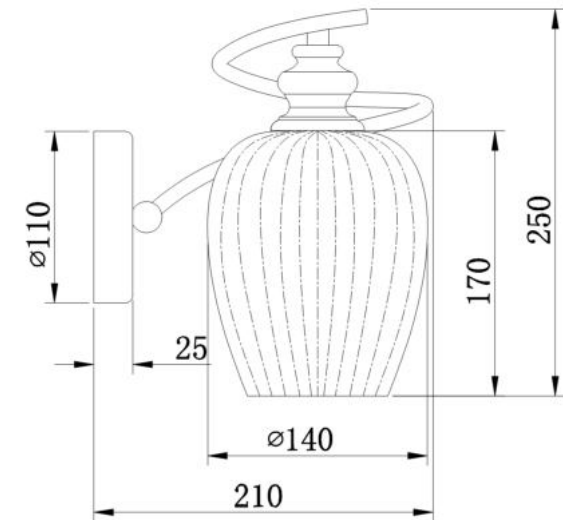

Instruction

Collection: MODERN
Series: BLUES
Model: MOD044-WL-01-N
Wall

- Wall

1 x E14 (40W)

MAYTONI
DECORATIVE LIGHTING

www.maytoni.de