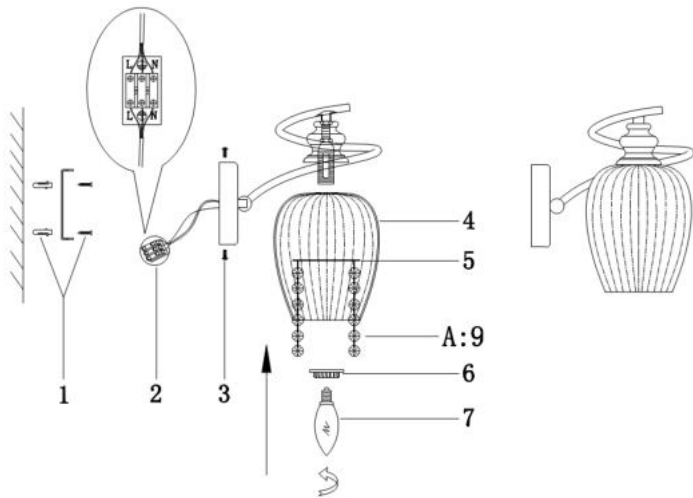

Instruction

Collection: MODERN
Series: BLUES
Model: MOD044-WL-01-N
Wall

- Wall

1 x E14 (40W)

MAYTONI
DECORATIVE LIGHTING

www.maytoni.de