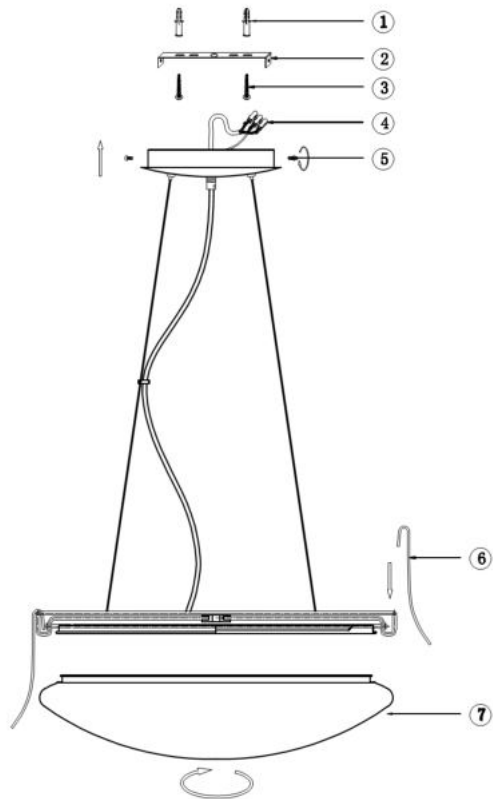

Instruction

Collection: MODERN
Series: DEGAS
Model: MOD341-PL-01-24W-W
Ceiling

- Ceiling

max 24W
1560 LM

MAYTONI
DECORATIVE LIGHTING

www.maytoni.de