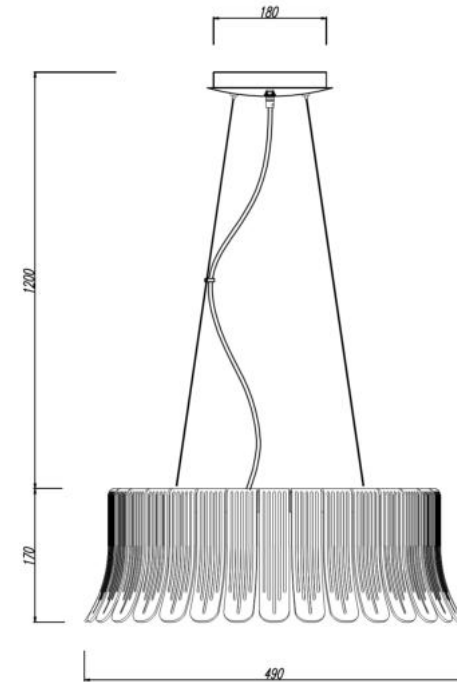

Instruction

Collection: MODERN
Series: DEGAS
Model: MOD341-PL-01-24W-W
Ceiling

- Ceiling

max 24W
1560 LM

MAYTONI
DECORATIVE LIGHTING

www.maytoni.de