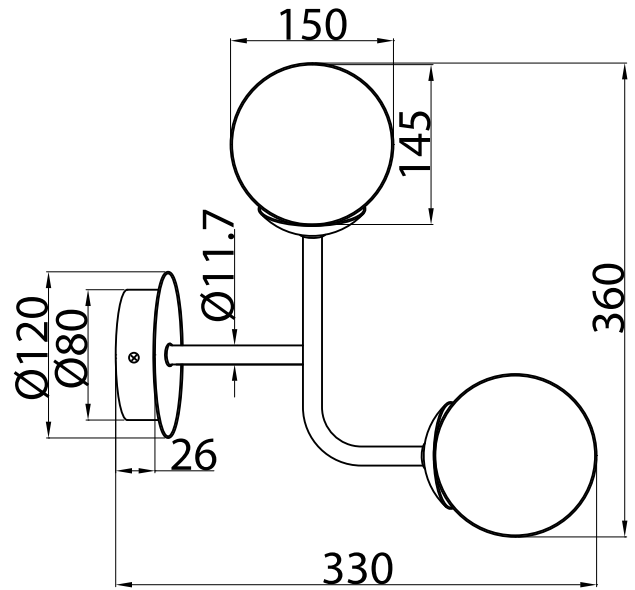

# Instruction

Collection: Modern  
Series: Erich  
Model: MOD221-WL-02-G  
Wall-mounted

2 x E14 (40w)

**MAYTONI**  
DECORATIVE LIGHTING

[www.maytoni.de](http://www.maytoni.de)