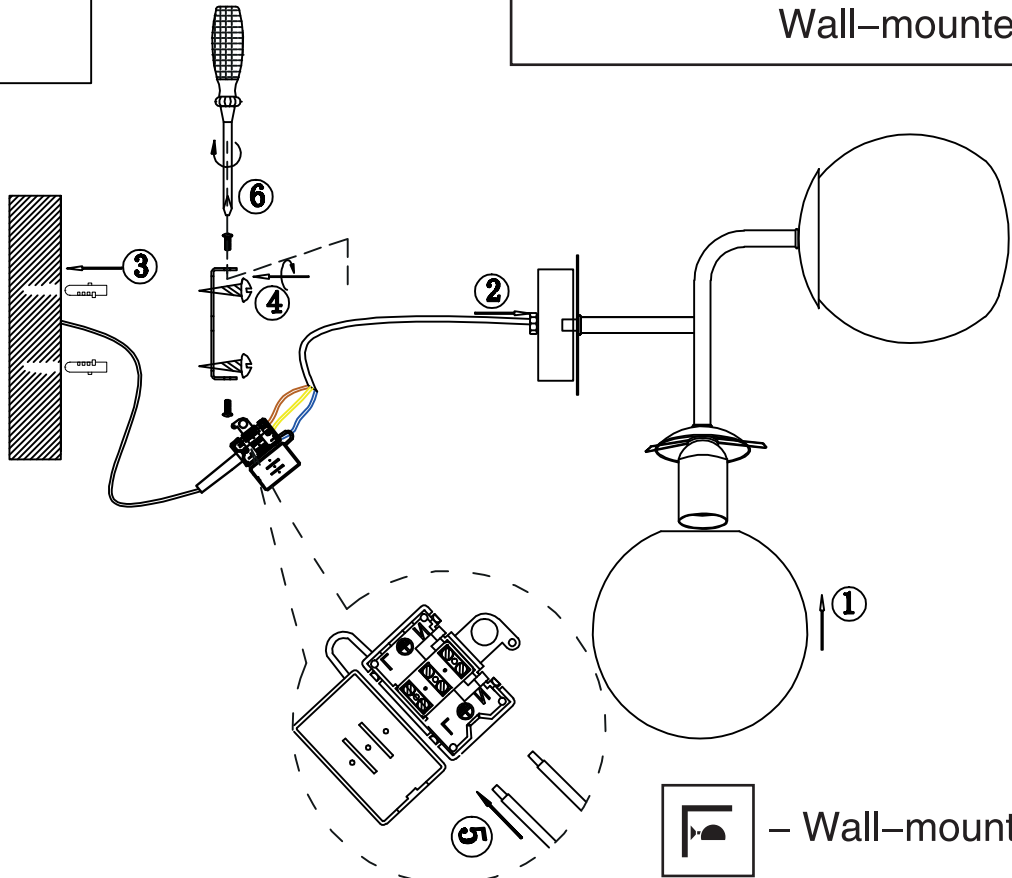

# Instruction

Collection: Modern  
Series: Erich  
Model: MOD221-WL-02-G  
Wall-mounted

2 x E14 (40w)

**MAYTONI**  
DECORATIVE LIGHTING

[www.maytoni.de](http://www.maytoni.de)