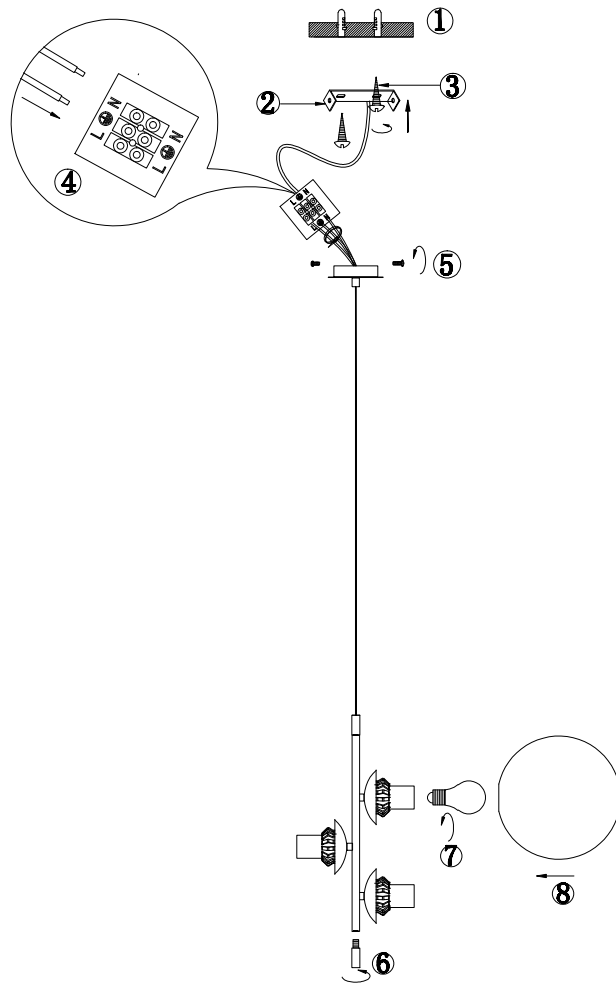

# Instruction

MOD048PL-03G

Model: MOD048PL-03G  
Collection: Modern  
Series: Nostalgia

Pendant Lamps