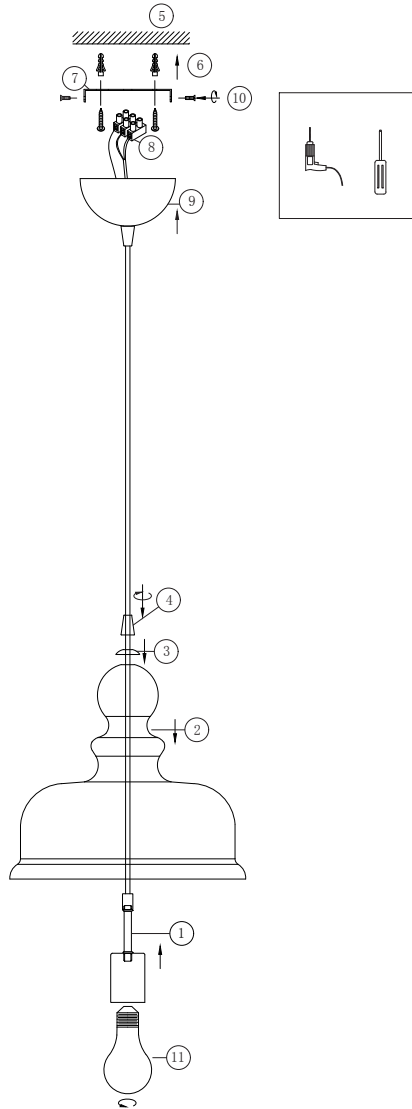

Instruction

P034PL-01CH

1 x E27 (60W)

Model: P034PL-01CH
Collection: Pendant
Series: Tone

Pendant Lamps