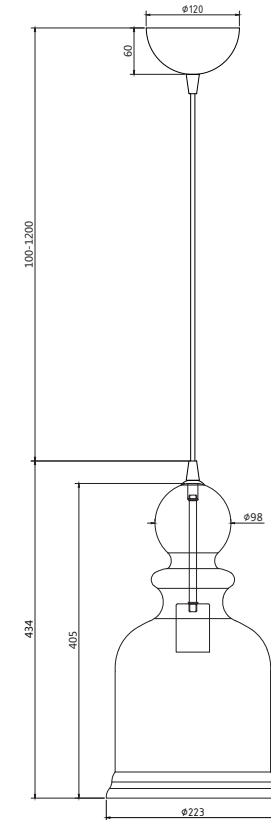

Instruction

P035PL-01CH

1 x E27 (60W)

Model: P035PL-01CH
Collection: Pendant
Series: Tone

Pendant Lamps