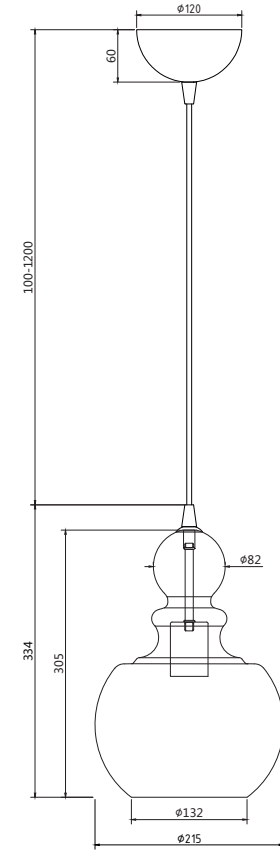

Instruction

P036PL-01CH

1 x E27 (60W)

Model: P036PL-01CH
Collection: Pendant
Series: Tone

Pendant Lamps