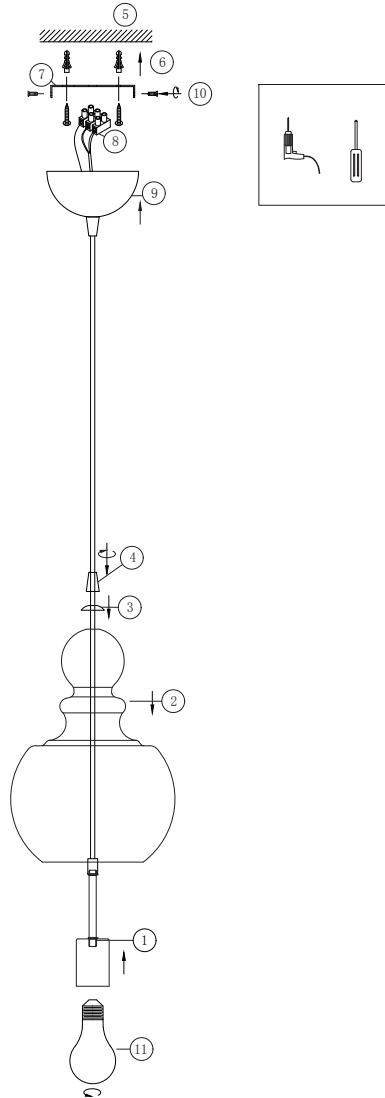

Instruction

P036PL-01CH

1 x E27 (60W)

Model: P036PL-01CH
Collection: Pendant
Series: Tone

Pendant Lamps