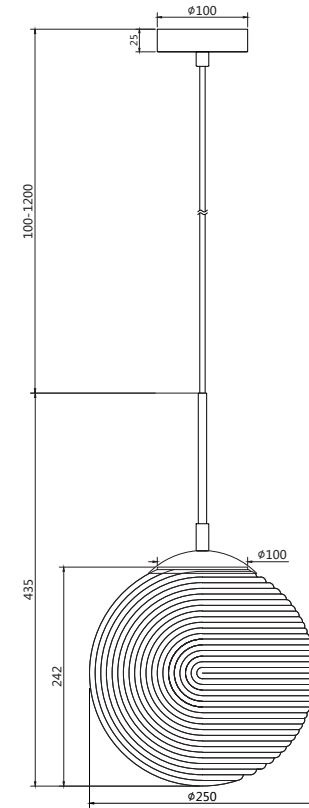

Instruction

P031PL-01CH

1 x E27 (60W)

Model: P031PL-01CH
Collection: Pendant
Series: Lumina

Pendant Lamps