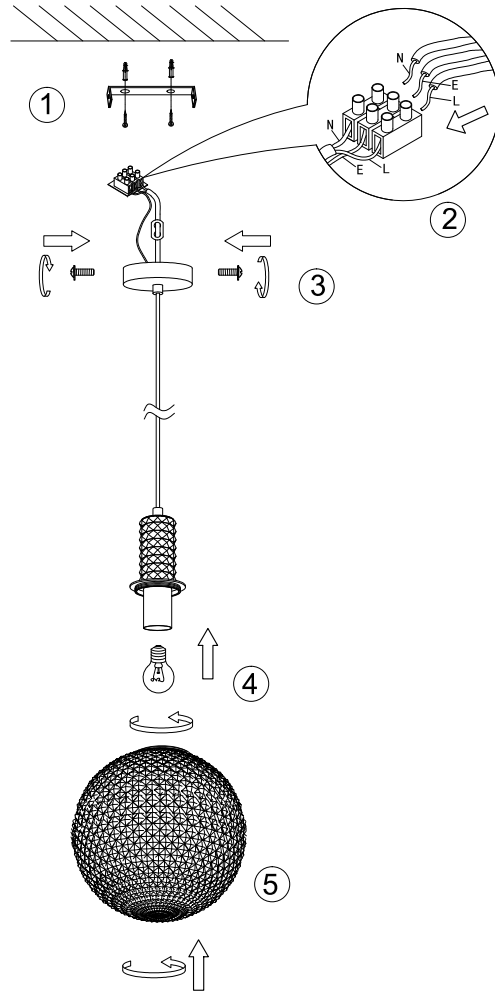

Instruction

P030PL-01B

1 x E27 (60W)

Model: P030PL-01B
Collection: Pendant
Series: Milagro

Pendant Lamps