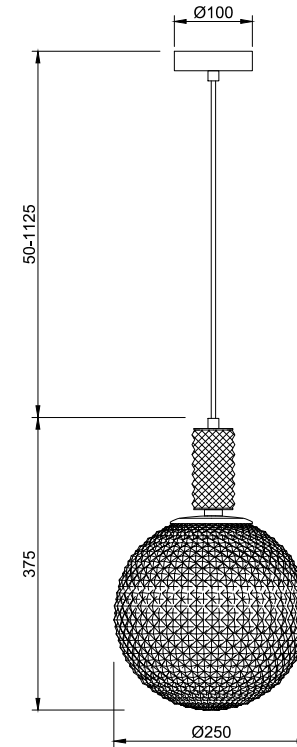

Instruction

P030PL-01B

1 x E27 (60W)

Model: P030PL-01B
Collection: Pendant
Series: Milagro

Pendant Lamps