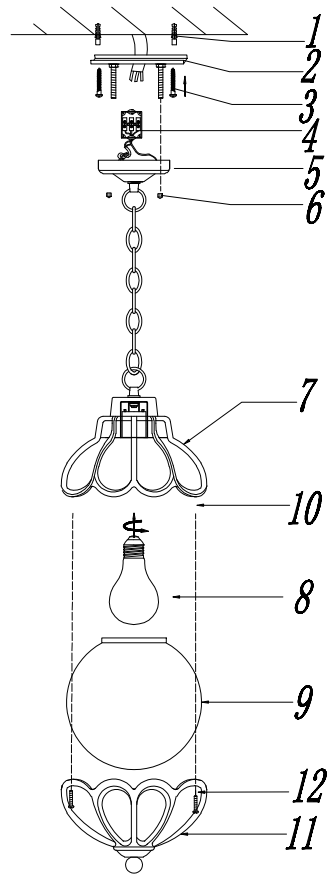

# Instruction

O024PL-01G

1 x E27 (100W)

Model: O024PL-01G  
Collection: Outdoor  
Series: Rue Lepic

Pendant Lamps