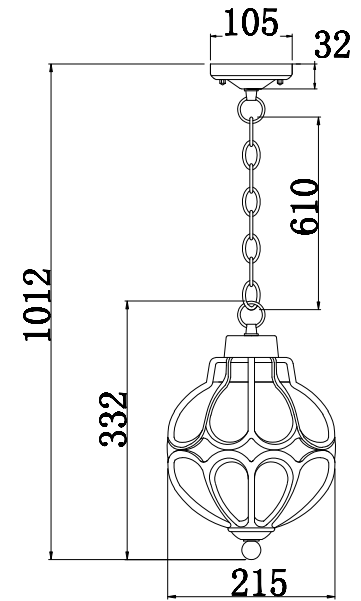

# Instruction

O024PL-01G

1 x E27 (100W)

Model: O024PL-01G  
Collection: Outdoor  
Series: Rue Lepic

Pendant Lamps