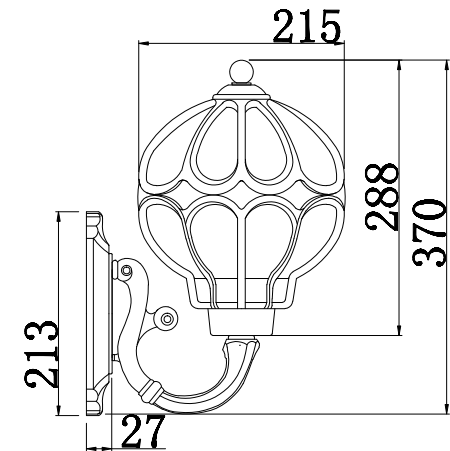

Instruction

O024WL-01G

1 x E27 (100W)

Model: O024WL-01G
Collection: Outdoor
Series: Rue Lepic

Wall Lamps