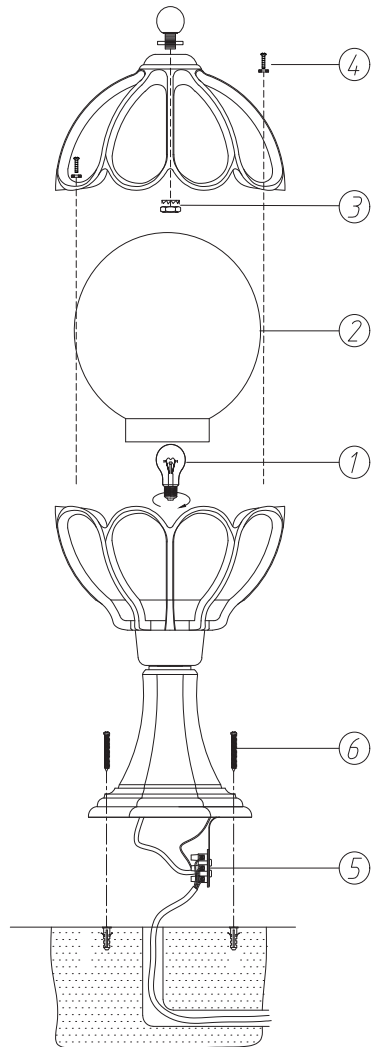

Instruction

O024WL-01G

1 x E27 (100W)

Model: O024WL-01G
Collection: Outdoor
Series: Rue Lepic

Wall Lamps