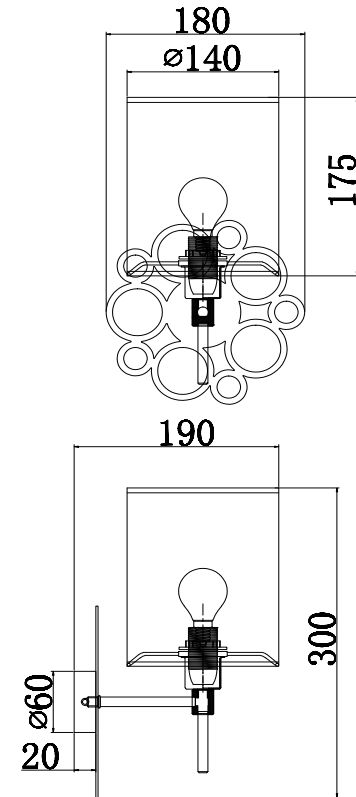

Instruction

H007WL-01G

1 x E14 (40W)

Model: H007WL-01G
Collection: House
Series: Anna

Wall Lamps