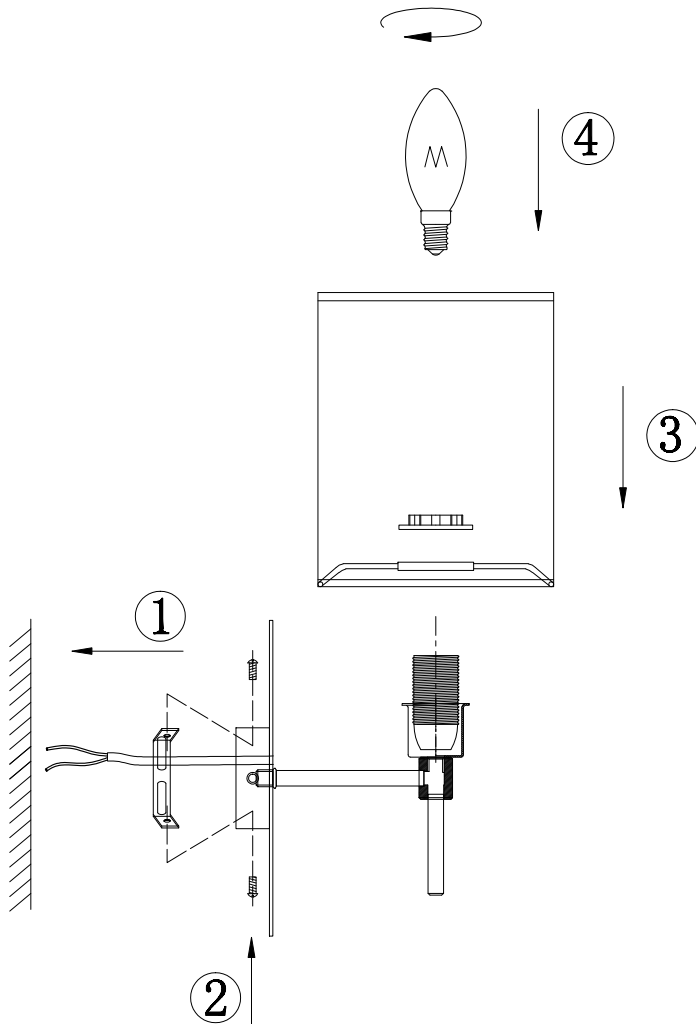

Instruction

H007WL-01G

1 x E14 (40W)

Model: H007WL-01G
Collection: House
Series: Anna

Wall Lamps