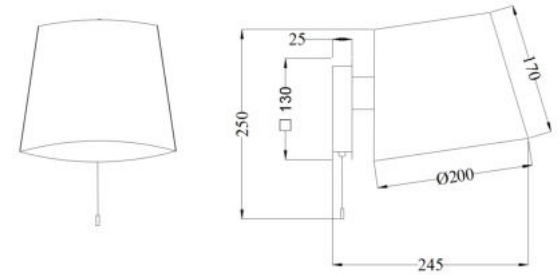

# Instruction

Collection: MODERN  
Series: BERGAMO  
Model: MOD617WL-01B  
Wall

- Wall

1 x E27 (60W)

**MAYTONI**  
DECORATIVE LIGHTING

[www.maytoni.de](http://www.maytoni.de)