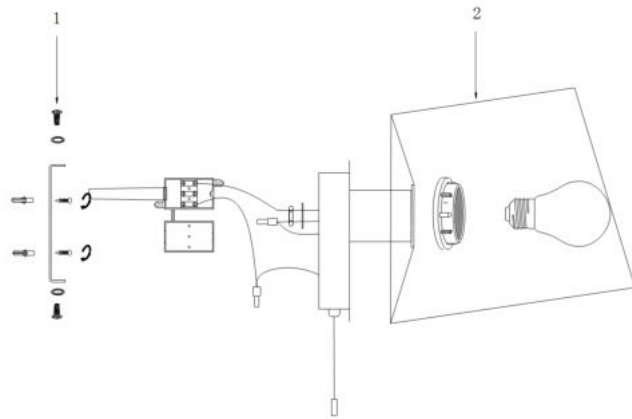

# Instruction

Collection: MODERN  
Series: BERGAMO  
Model: MOD617WL-01B  
Wall

- Wall

1 x E27 (60W)

**MAYTONI**  
DECORATIVE LIGHTING

[www.maytoni.de](http://www.maytoni.de)