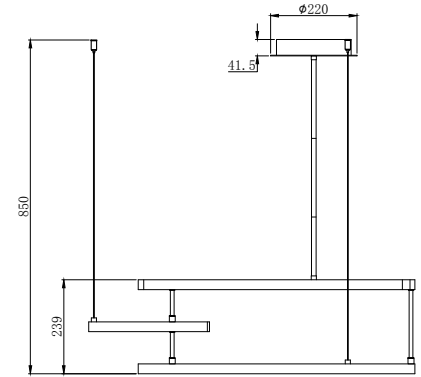

Instruction

MOD054PL-L52B4K

MAX 52W
2200 Lumen

Model: MOD054PL-L52B4K
Collection: Technical
Series: Line

Pendant Lamps