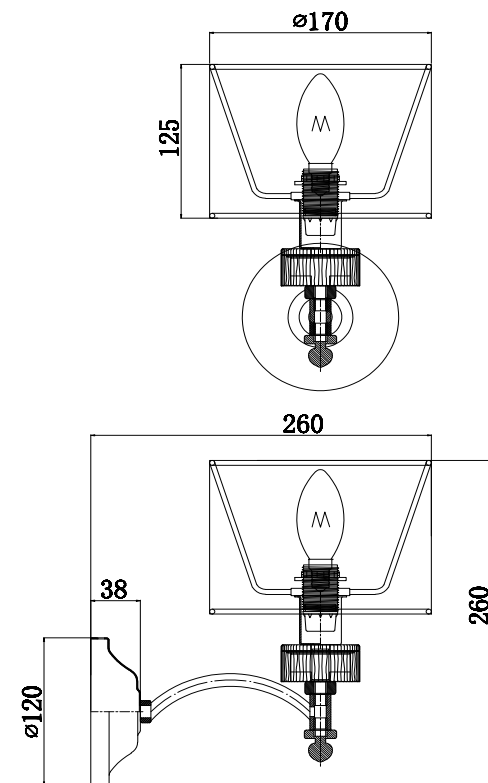

# Instruction

MOD014WL-01N

1 x E14 (40W)

Model: MOD014WL-01N  
Collection: Modern  
Series: Alicante

Wall Lamps