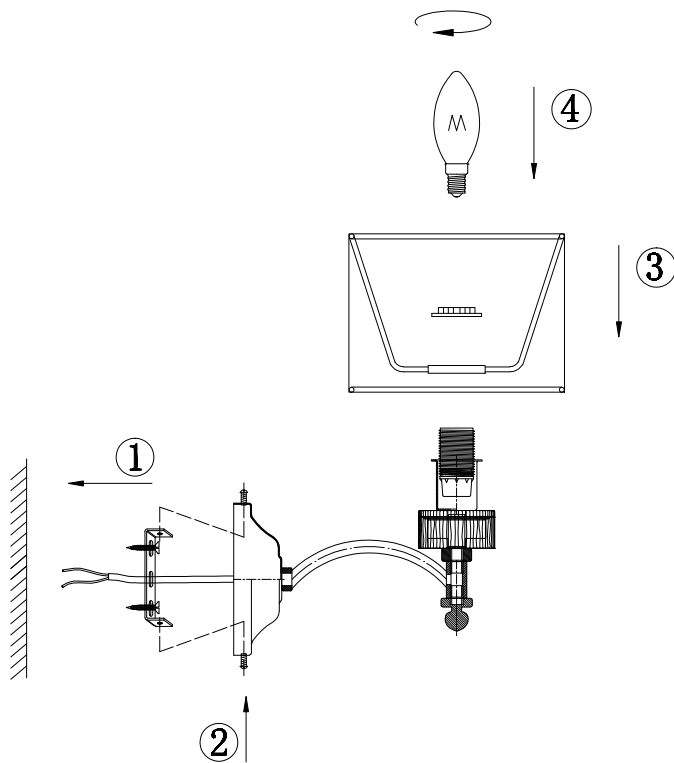

# Instruction

MOD014WL-01N

1 x E14 (40W)

Model: MOD014WL-01N  
Collection: Modern  
Series: Alicante

Wall Lamps