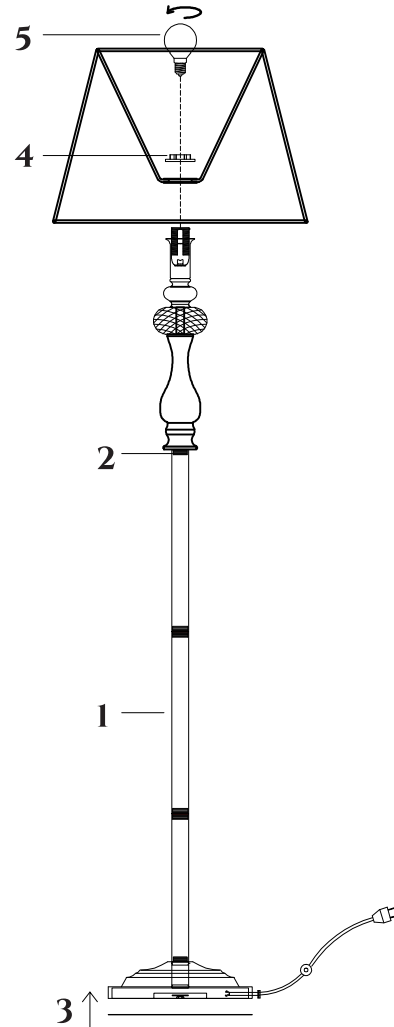

# INSTRUCTION

**MODEL:** FR2306-FL-01-W  
FLOOR LAMP

1 X E14 (40W)

FREYA-LIGHT.COM