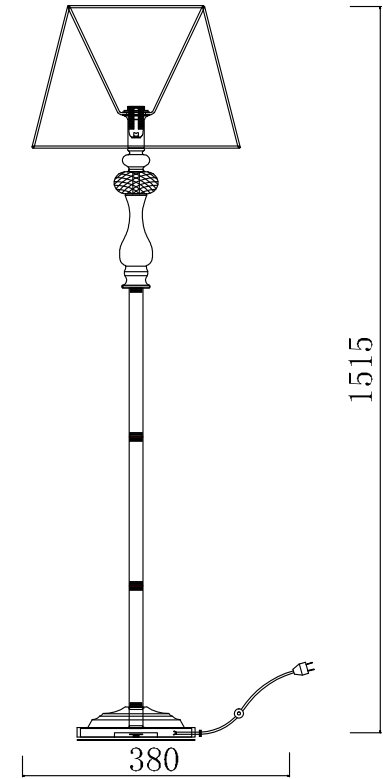

# INSTRUCTION

**MODEL:** FR2306-FL-01-W  
FLOOR LAMP

1 X E14 (40W)

FREYA-LIGHT.COM