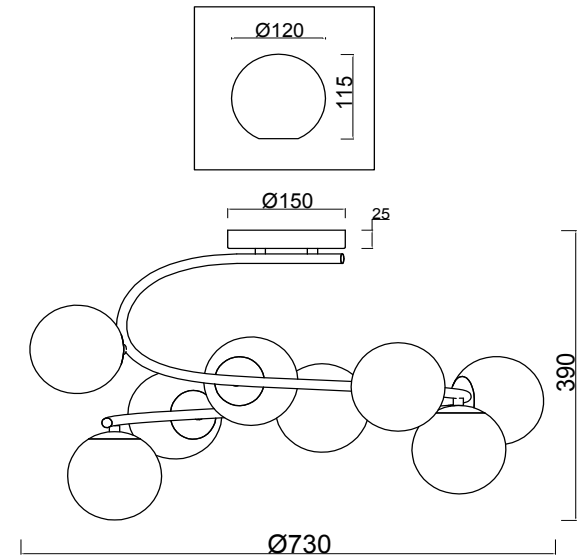

FREYA
TRADITION OF QUALITY

Instruction

FR5013PL-08CH

OFF

ON

8 x E14 (40W)

Model: FR5013PL-08CH
Collection: Modern
Series: Ivonne

Ceiling Lamps