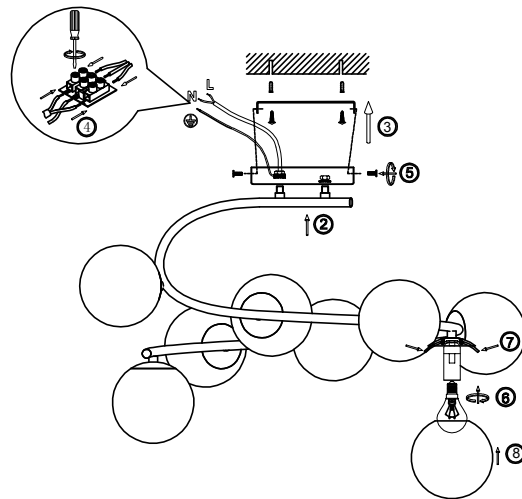

FREYA
TRADITION OF QUALITY

Instruction

FR5013PL-08CH

OFF

ON

8 x E14 (40W)

Model: FR5013PL-08CH
Collection: Modern
Series: Ivonne

Ceiling Lamps