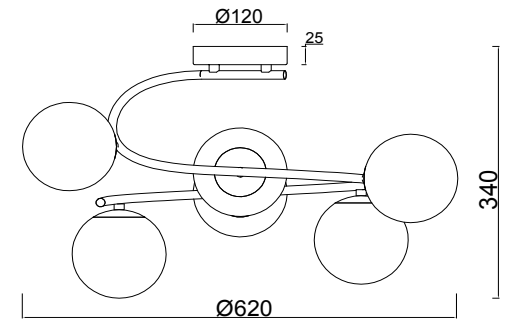

FREYA
TRADITION OF QUALITY

Instruction

FR5013PL-06CH

6 x E14 (40W)

Model: FR5013PL-06CH
Collection: Modern
Series: Ivonne

Ceiling Lamps