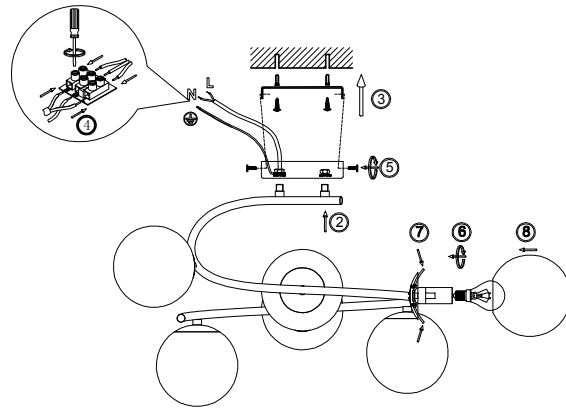

FREYA
TRADITION OF QUALITY

Instruction

FR5013PL-06CH

6 x E14 (40W)

Model: FR5013PL-06CH
Collection: Modern
Series: Ivonne

Ceiling Lamps