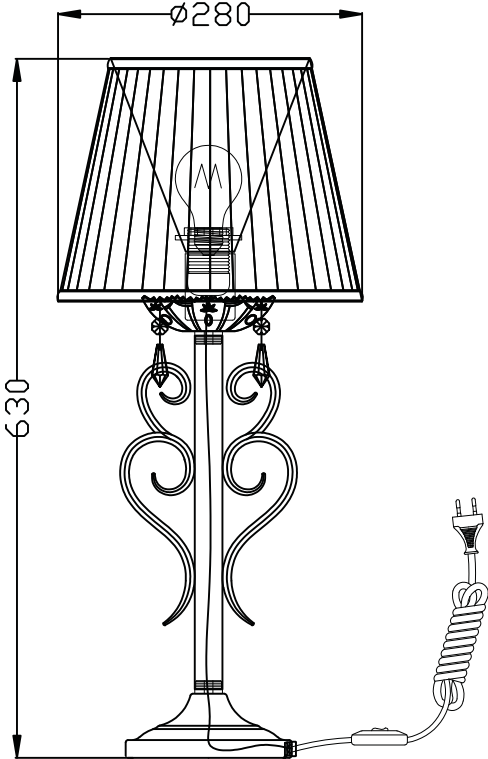

Instruction

Collection: Elegant
Series: Triumph
Model: ARM288-22-G
Mobile

A = 4

1 x E27 (40w)

MAYTONI
DECORATIVE LIGHTING

www.maytoni.de