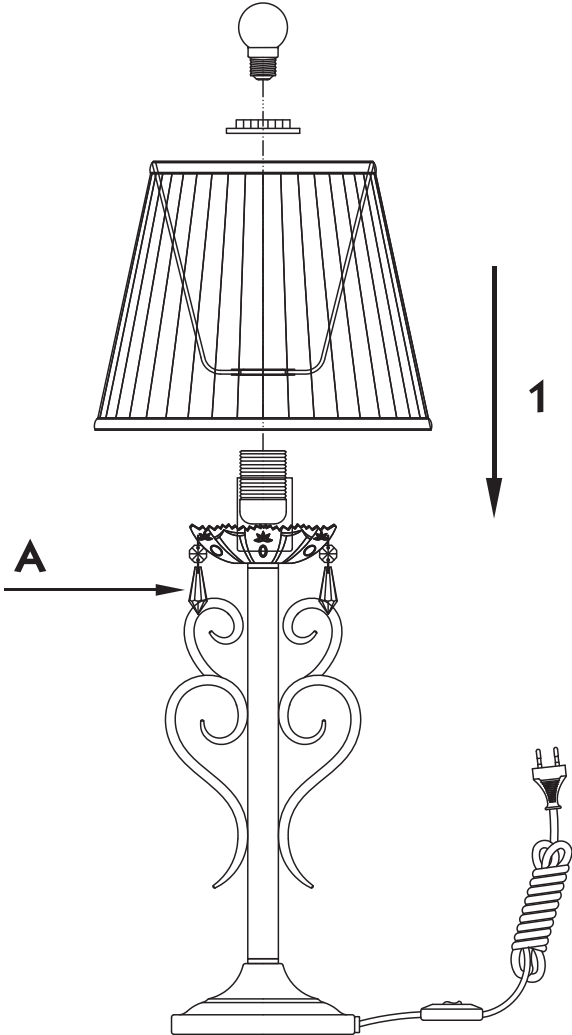

Instruction

Collection: Elegant
Series: Triumph
Model: ARM288-22-G
Mobile

A = 4

1 x E27 (40w)

MAYTONI
DECORATIVE LIGHTING

www.maytoni.de