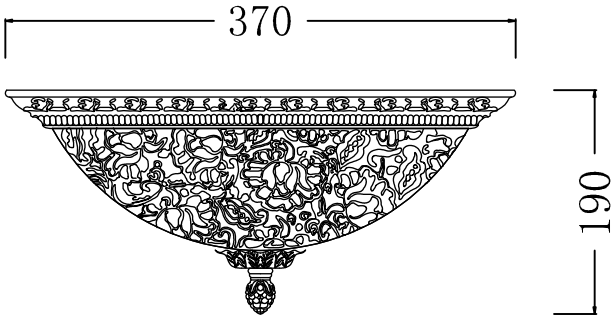

Instruction

Collection: Wall & Ceiling
Series: Pascal
Model: C908-CL-03-R
Ceiling lamp

– Ceiling lamp

3 x E27 (40w)

MAYTONI
DECORATIVE LIGHTING

www.maytoni.de