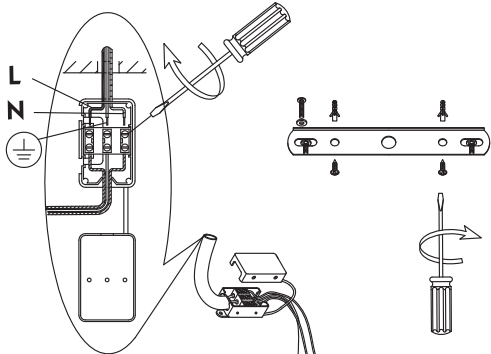

Instruction

Collection: Wall & Ceiling
Series: Pascal
Model: C908-CL-03-R
Ceiling lamp

– Ceiling lamp

3 x E27 (40w)

MAYTONI
DECORATIVE LIGHTING

www.maytoni.de