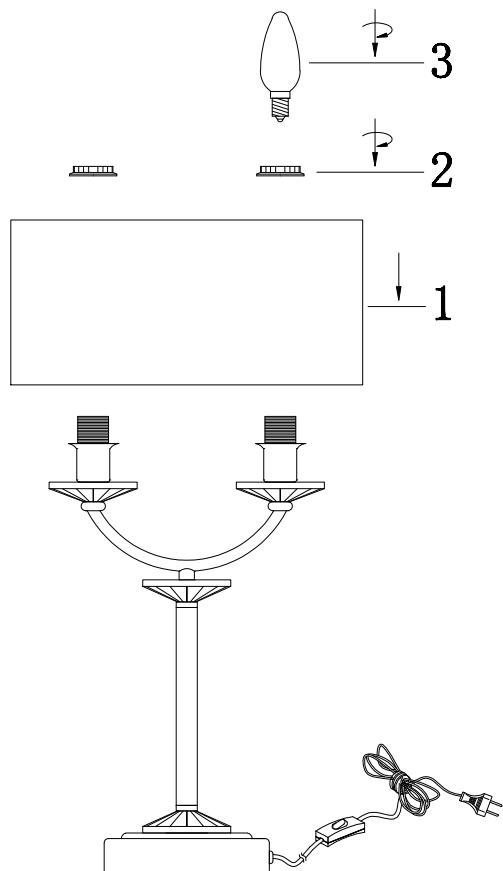

# Instruction

FR5034TL-02CH

Model: FR5034TL-02CH  
Series: Tina

Table Lamps