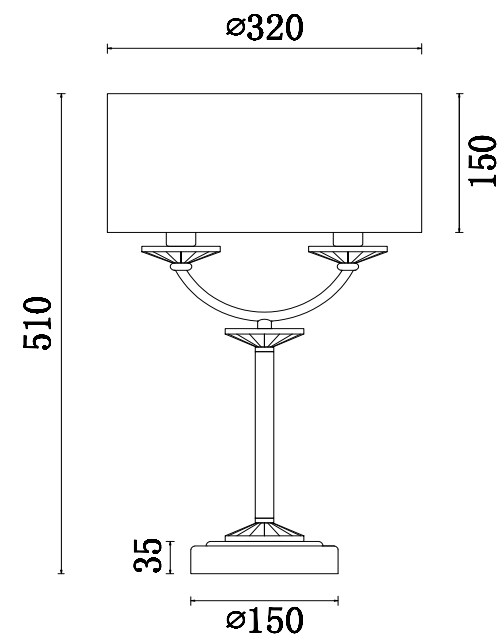

# Instruction

FR5034TL-02CH

Model: FR5034TL-02CH  
Series: Tina

Table Lamps