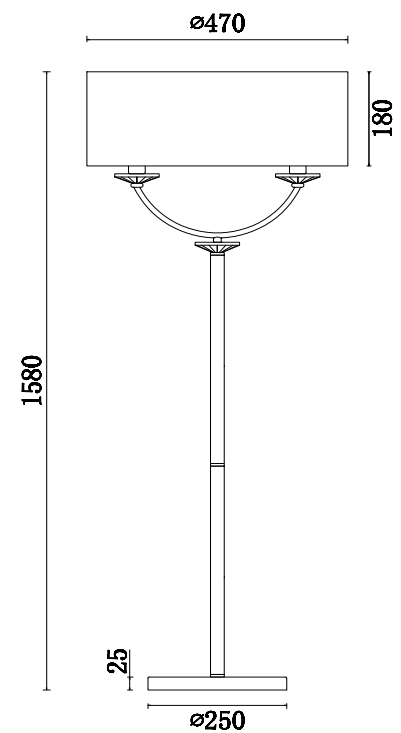

FREYA
TRADITION OF QUALITY

Instruction

FR5034FL-02CH

2 x E14 (40W)

Model: FR5034FL-02CH
Series: Tina

Floor Lamps