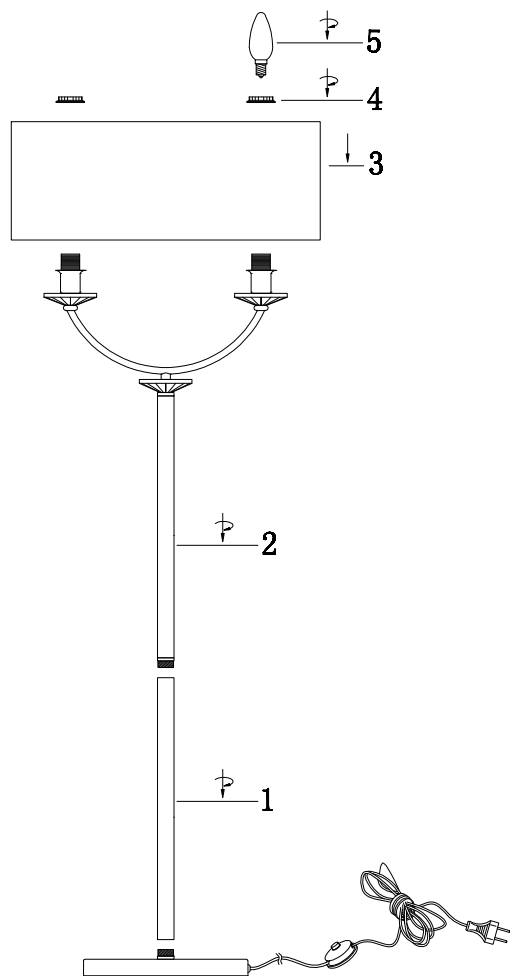

FREYA
TRADITION OF QUALITY

Instruction

FR5034FL-02CH

2 x E14 (40W)

Model: FR5034FL-02CH
Series: Tina

Floor Lamps