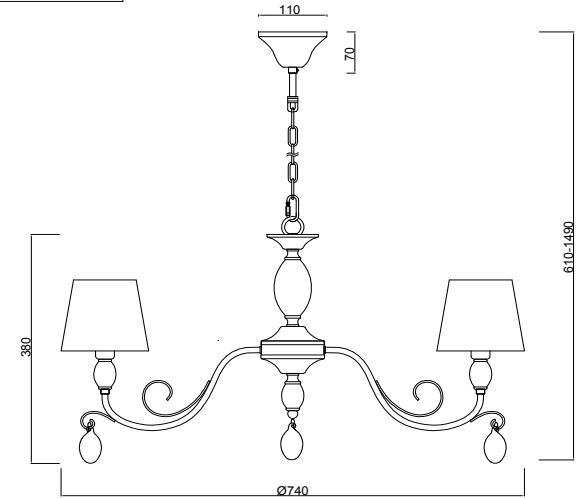

# Instruction

FR2004PL-08BZ

8 x E14 (40W)

Model: FR2004PL-08BZ

Series: Peta

Ceiling Lamps