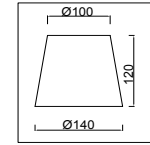

# Instruction

FR2004PL-08BZ

8 x E14 (40W)

Model: FR2004PL-08BZ

Series: Peta

Ceiling Lamps