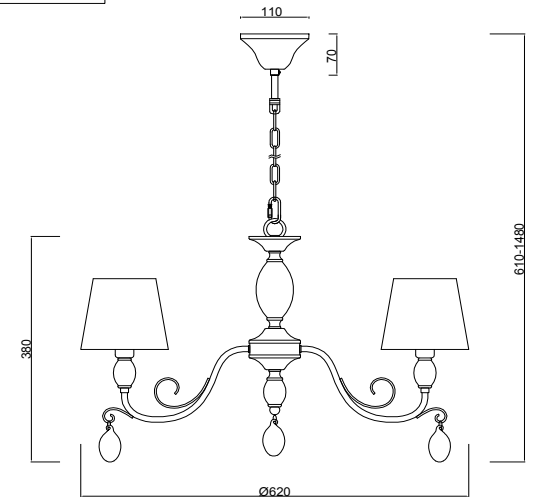

# Instruction

FR2004PL-05BZ

Model: FR2004PL-05BZ  
Series: Peta

Ceiling Lamps