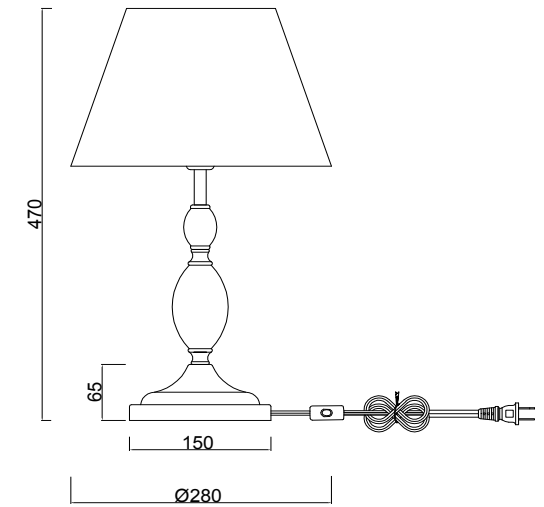

FREYA
TRADITION OF QUALITY

Instruction

FR2004TL-01BZ

1 x E14 (40W)

Model: FR2004TL-01BZ

Series: Peta

Table Lamps