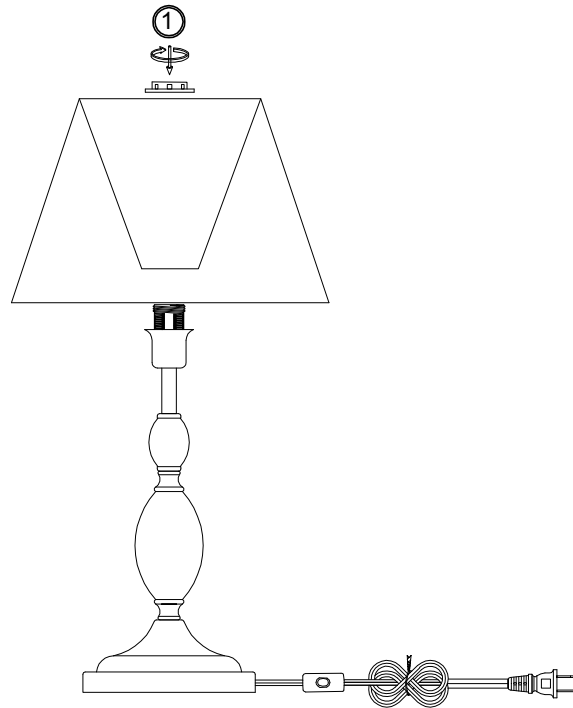

FREYA
TRADITION OF QUALITY

Instruction

FR2004TL-01BZ

1 x E14 (40W)

Model: FR2004TL-01BZ

Series: Peta

Table Lamps