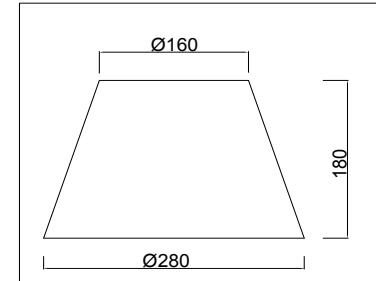

FREYA
TRADITION OF QUALITY

Instruction

FR2004TL-01BZ

1 x E14 (40W)

Model: FR2004TL-01BZ

Series: Peta

Table Lamps