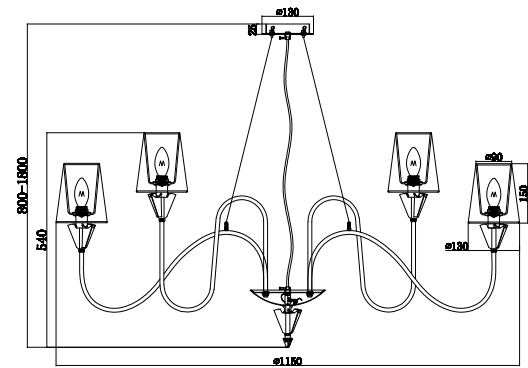

Instruction

MOD078PL-12CH

Gross Weight: 9,4 kg

Net Weight: 6,5 kg

Volume: 0,079712 m3

Weight and Volume Margin of Error: ±10%

Color: Chrome

Material: Metal

12 x E14 (40W)

Model: MOD078PL-12CH

Collection: Modern

Series: New Series 078

Ceiling Lamps