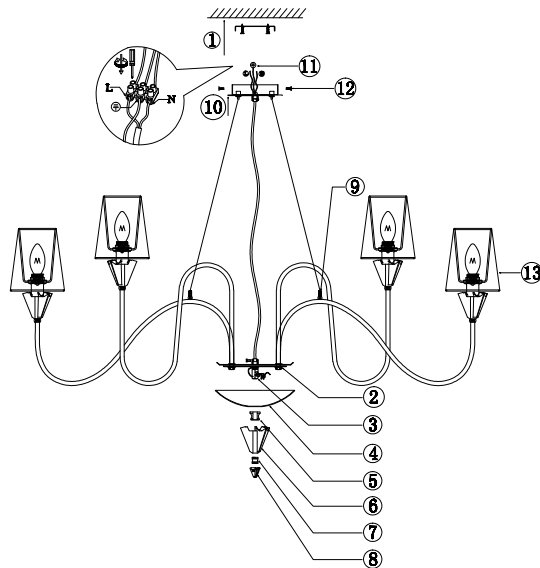

Instruction

MOD078PL-12CH

Gross Weight: 9,4 kg

Net Weight: 6,5 kg

Volume: 0,079712 m3

Weight and Volume Margin of Error: ±10%

Color: Chrome

Material: Metal

12 x E14 (40W)

Model: MOD078PL-12CH

Collection: Modern

Series: New Series 078

Ceiling Lamps