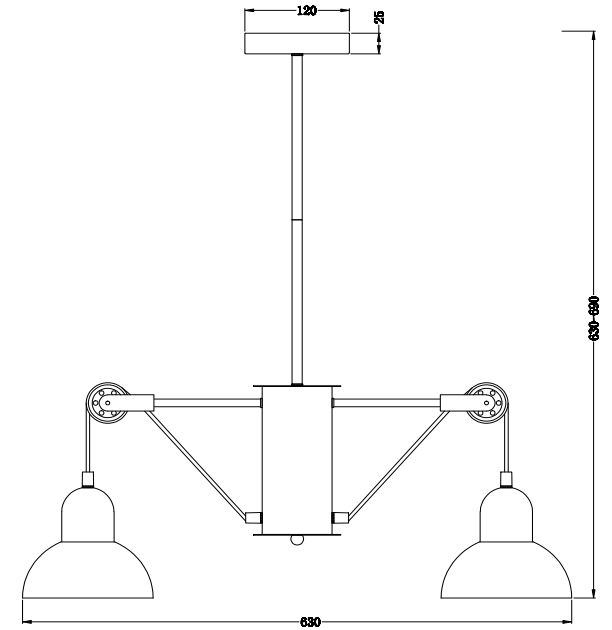

# Instruction

FR5008PL-05GR

5 x E27 (60W)

Model: FR5008PL-05GR  
Series: Luisa

Ceiling Lamps