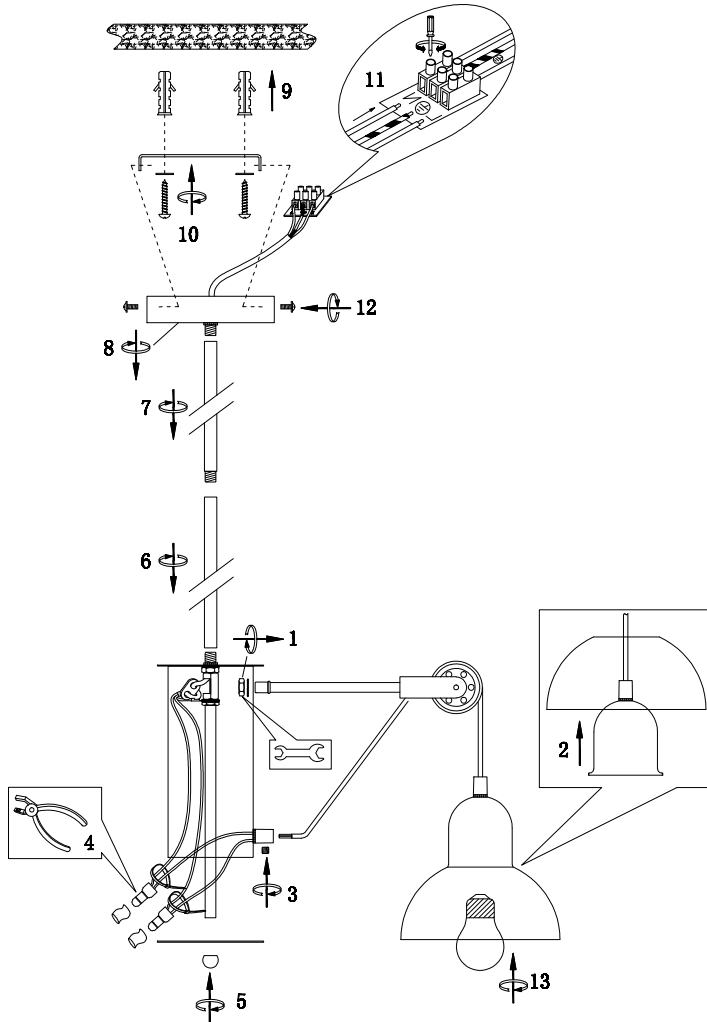

# Instruction

FR5008PL-05GR

5 x E27 (60W)

Model: FR5008PL-05GR  
Series: Luisa

Ceiling Lamps