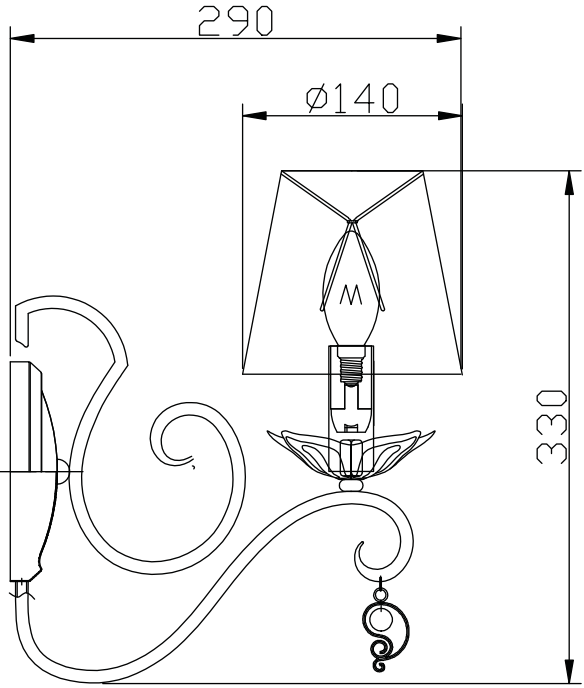

# Instruction

Collection: Elegant  
Series: Monile  
Model: ARM004-01-W  
Wall-mounted

A=1

1 x E14 (40w)

**MAYTONI**  
DECORATIVE LIGHTING

[www.maytoni.de](http://www.maytoni.de)