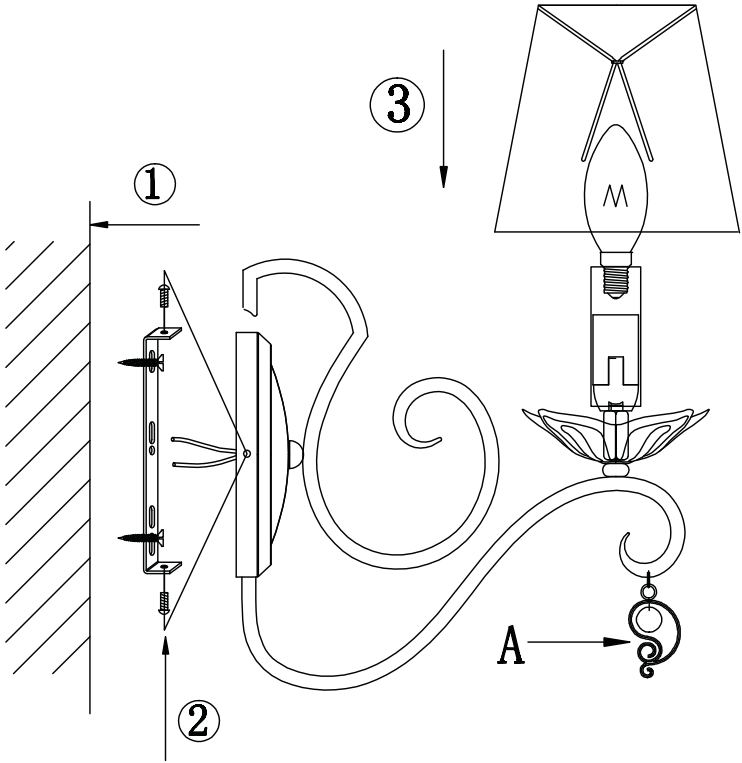

# Instruction

Collection: Elegant  
Series: Monile  
Model: ARM004-01-W  
Wall-mounted

A=1

1 x E14 (40w)

**MAYTONI**  
DECORATIVE LIGHTING

[www.maytoni.de](http://www.maytoni.de)