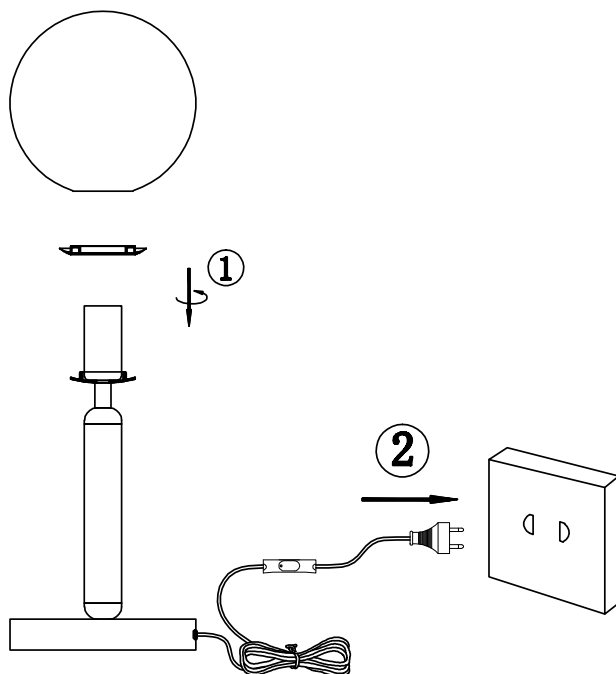

Instruction

FR5124TL-01BS

1 x E14 (40W)

Model: FR5124TL-01BS
Collection: Modern
Series: Zelda

Table Lamps