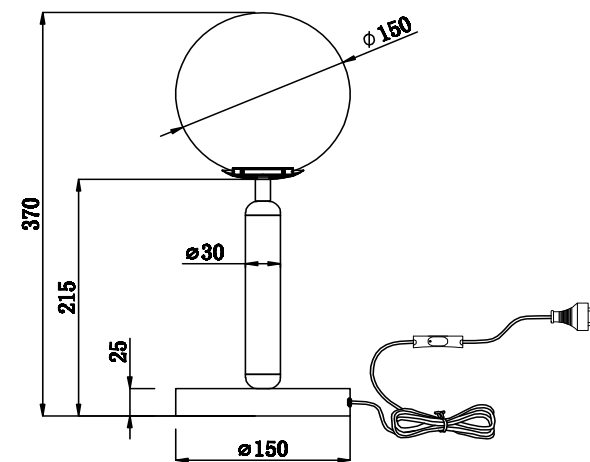

Instruction

FR5124TL-01BS

1 x E14 (40W)

Model: FR5124TL-01BS
Collection: Modern
Series: Zelda

Table Lamps